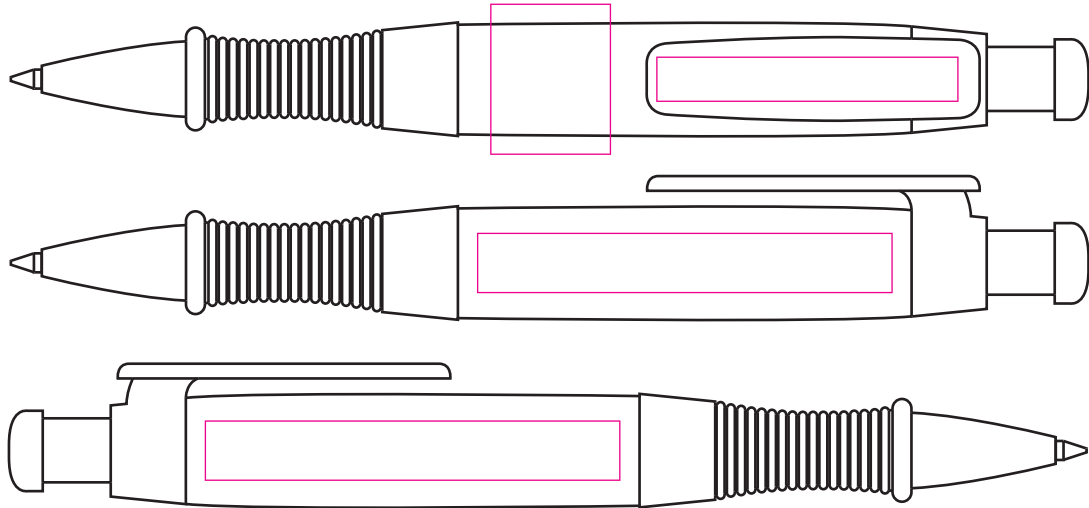

PE6400 - Everest Ballpen

Product Dimension(mm): 137x15

Key:

- Max Print Area (Barrel-Screen) = 16x20mm
- Max Print Area (Barrel-Facing Left) = 55x8mm
- Max Print Area (Clip-Pad) = 40x6mm

Artwork Size (Barrel-Screen) = ??

Artwork Size (Barrel-Facing Left) = ??

Artwork Size (Barrel-Facing Right) = ??

Artwork Size (Clip) = ??