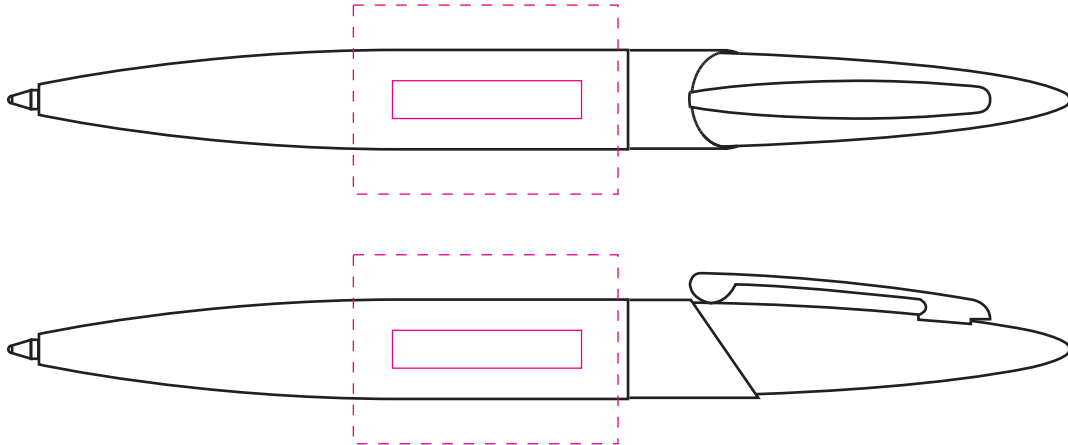

PE6379 - Racing Ballpen

Product Dimension(mm): 135x15

Only Engraving Is Available On This Pen
Until Further Notice

Key:

- - - Max Print Area (Screen) = 35x25mm
- Max Print Area (Engraved) = 25x5mm
- Artwork Size = ??