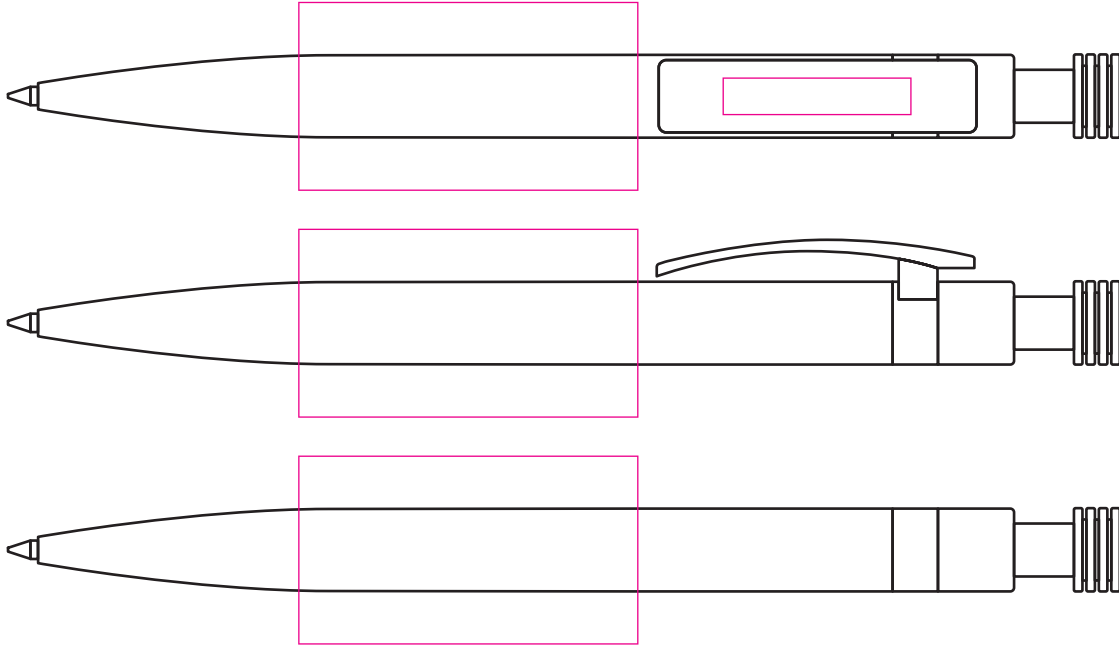

PE6371 - Elegance Ballpen

Product Dimension(mm): 140x9

Key:

- Max Print Area (Barrel-Screen) = 45x25mm
- Max Print Area (Clip-Pad) = 25x5mm

Artwork Size (Barrel) = ??

Artwork Size (Clip) = ??