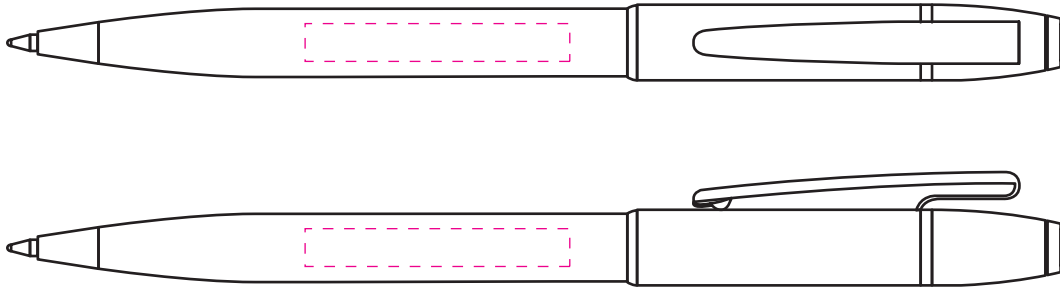

PE6313 - Power Pen

Product Dimension(mm): 133x9

**These pens can only be
Engraved until further notice.**

Key:

----- Max Print Area (Engraved) = 35x5mm

Artwork Size = ??