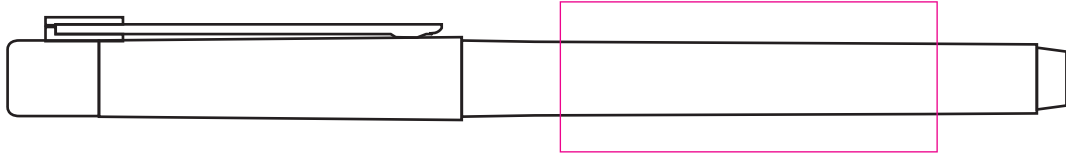

PE6311 - Atlas Ballpen

Product Dimension(mm): 135x10

Key:

— Max Print Area (Screen) = 50x20mm

Artwork Size = ??