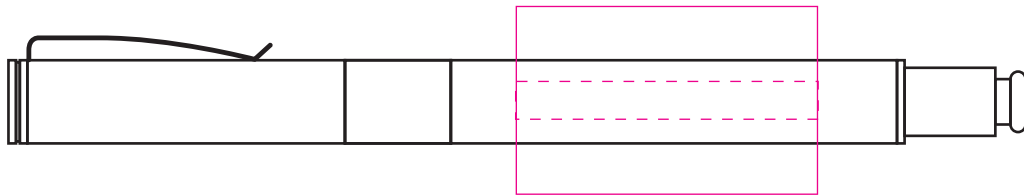

PE6306 - Titan Pen Set

Product Dimension(mm): 140x11

Key:

- Max Print Area (Screen) = 40x25mm
- - - Max Print Area (Engraved) = 40x5mm

Artwork Size = ??