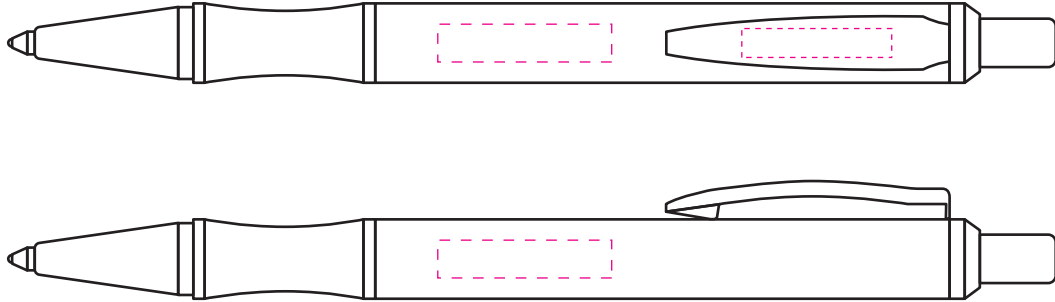

PE6300 - Baltic Ballpen

Product Dimension(mm): 135x11

Key:

- - - Max Print Area (Barrel-Engraved) = 23x5mm

..... Max Print Area (Clip-Engraved) = 20x4mm

Artwork Size (Barrel) = ??

Artwork Size (Clip) = ??