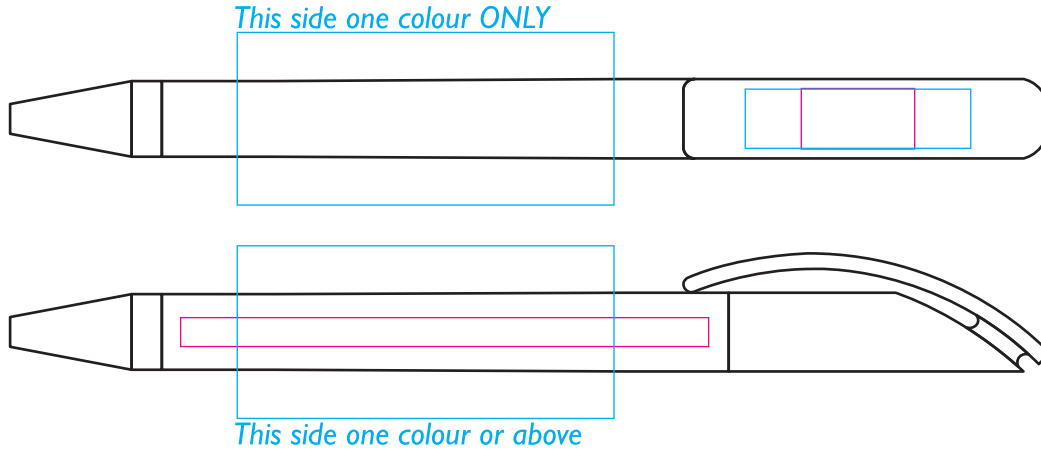

PE6287 - DS3 Twist Action Ballpen

Product Dimension(mm): 136x13

Key:

- Max Print Area (Barrel-Screen) = 50x23mm
- Max Print Area (Barrel-Digital) = 70x4mm
- Max Print Area (Clip-Pad) = 30x8mm
- Max Print Area (Clip-Digital) = 15x8mm

Artwork Size (Barrel) = ??

Artwork Size (Clip) = ??