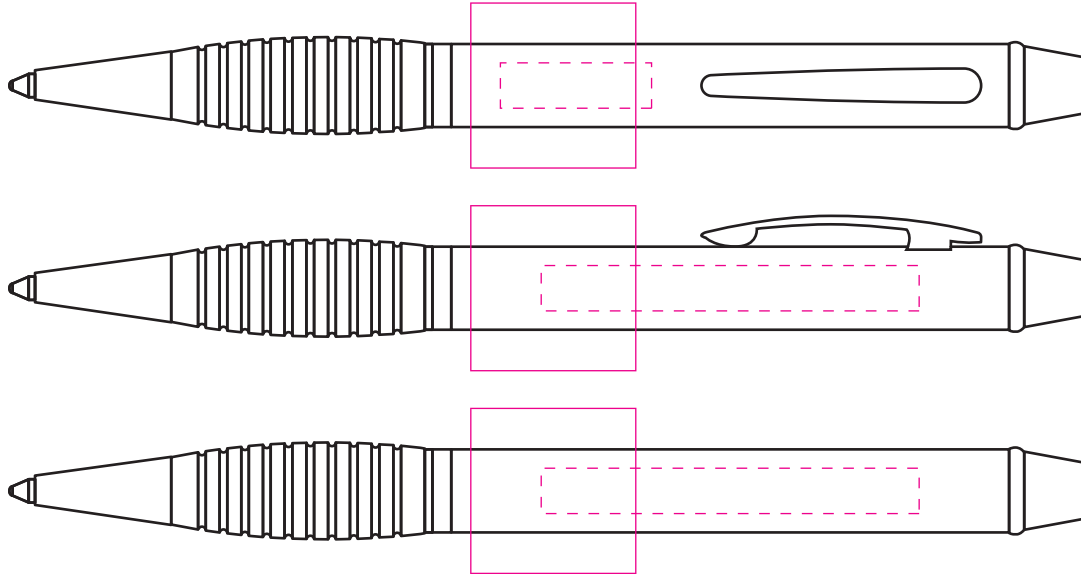

PE6274 - Mayfair Ballpen

Product Dimension(mm): 138x23

Pantone Printing Must Be Checked
With Production For This Product

Key:

- Max Print Area (Screen) = 22x22mm
- - - Max Print Area (Engraved-Small) = 20x6mm
- - - Max Print Area (Engraved-Large) = 50x6mm

Artwork Size = ??