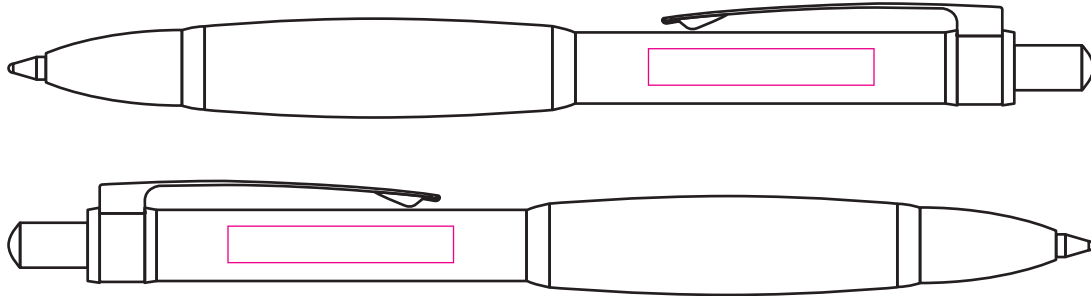

PE6266 - Torpedo Pen

Product Dimension(mm): 136x14

Key:

— Max Print Area (Pad) = 30x5mm

Artwork Size (Facing Left) = ??

Artwork Size (Facing Right) = ??