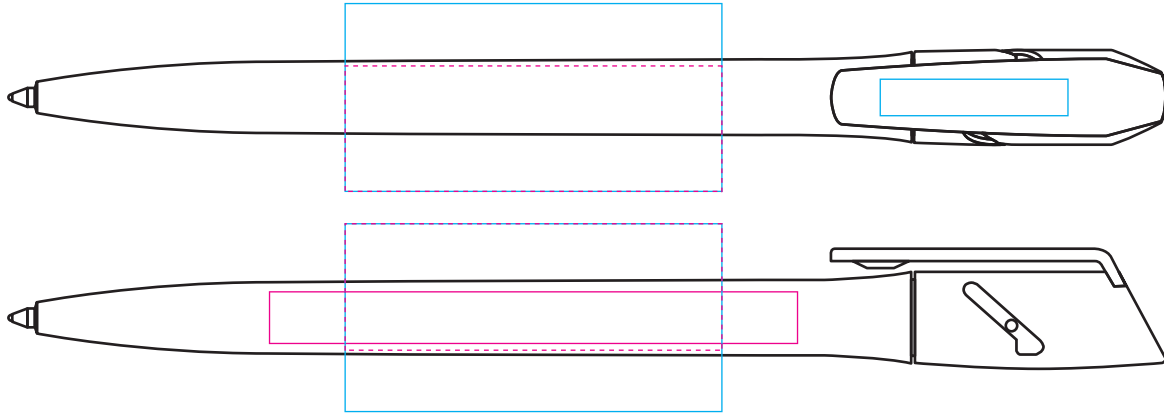

PE6251 - Tornado Pen

Product Dimension(mm): 135x15

Dotted pink keyline denotes maximum print area for artworks over one colour

Key:

- Max Print Area (Barrel-Screen) = 50x25mm
- Max Print Area (Barrel-Digital) = 70x7mm
- Max Print Area (Clip-Pad) = 25x5mm

Artwork Size (Barrel) = ??

Artwork Size (Clip) = ??