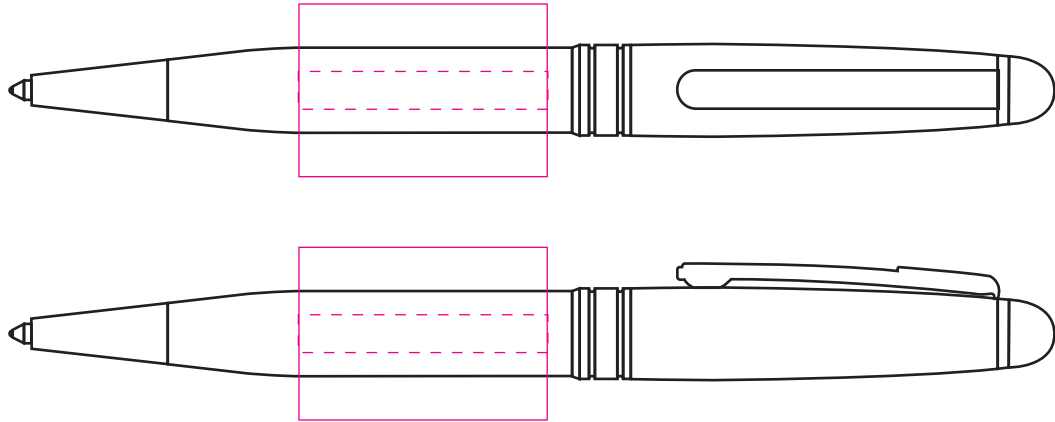

PE6195 - Tolkien Ballpen

Product Dimension(mm): 138x15

Key:

- Max Print Area (Screen) = 33x23mm
- - - Max Print Area (Engraved) = 33x5mm

Artwork Size = ??