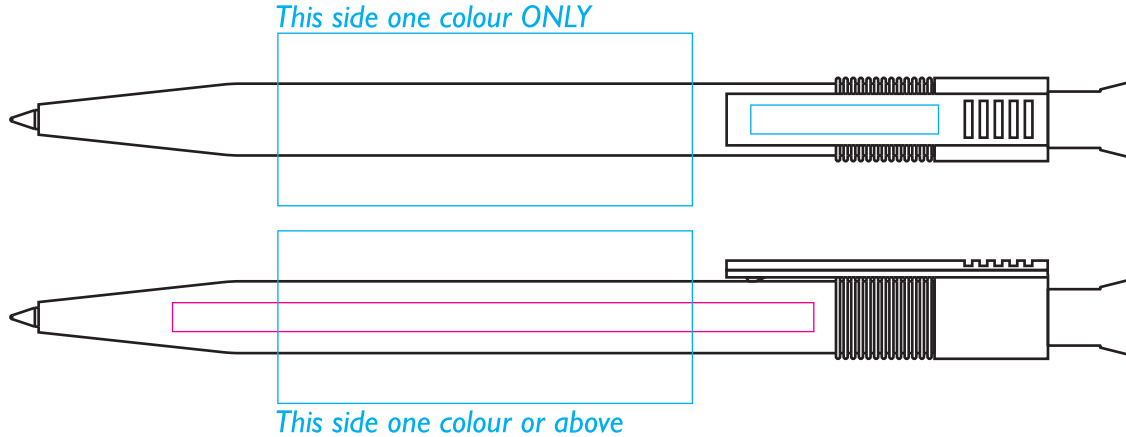

PE6113 - Monza Pen

Product Dimension(mm): 145x10

Key:

— Max Print Area (Barrel-Screen) = 55x23mm

— Max Print Area (Barrel-Digital) = 85x4mm

— Max Print Area (Clip-Pad) = 25x4mm

Artwork Size (Barrel) = ??

Artwork Size (Clip) = ??