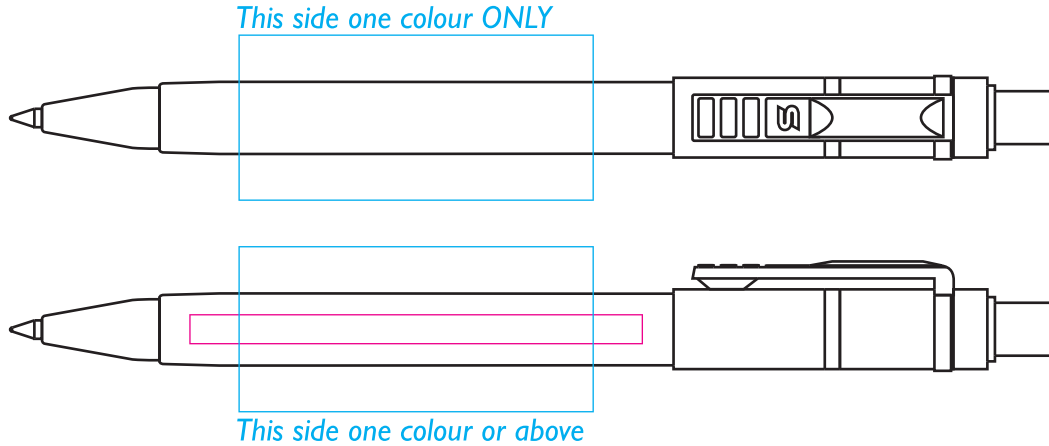

PE6030 - Baron Pen

Product Dimension(mm): 131x10

Key:

— Max Print Area (Screen) = 47x22mm

— Max Print Area (Digital) = 60x4mm

Artwork Size = ??