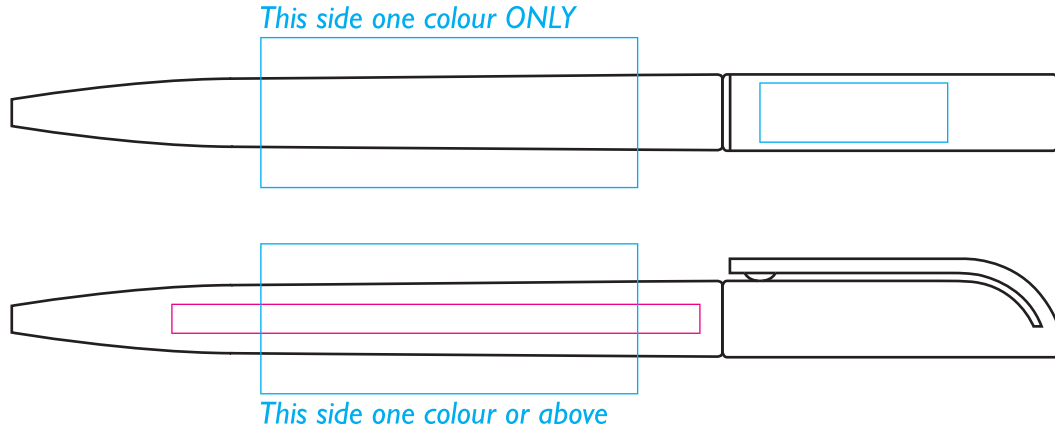

PE6003F - Frosted Espace Ballpen

Product Dimension(mm): 135x9

Key:

- Max Print Area (Barrel-Screen) = 50x20mm
- Max Print Area (Barrel-Digital) = 70x4mm
- Max Print Area (Clip-Pad) = 25x8mm

Artwork Size (Barrel) = ??

Artwork Size (Clip) = ??