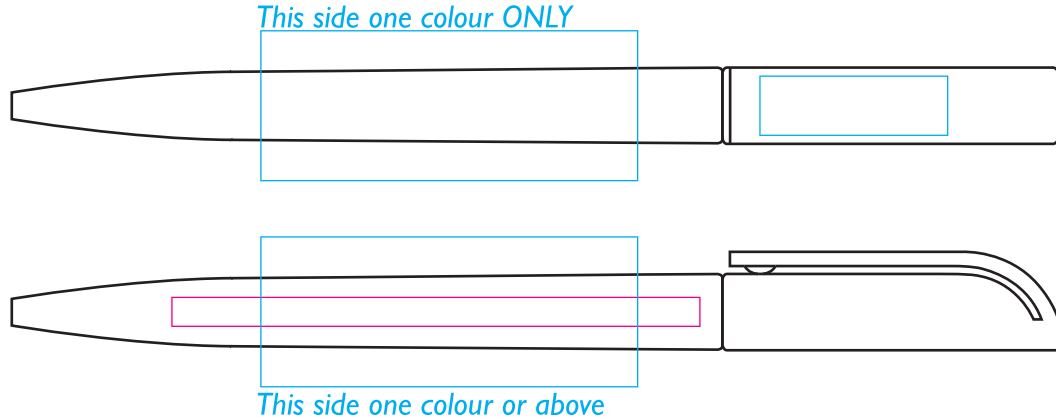

PE6003EX - Espace Extra Ballpen

Product Dimension(mm): 135x9

Key:

- Max Print Area (Barrel-Screen) = 50x20mm
- Max Print Area (Barrel-Digital) = 70x4mm
- Max Print Area (Clip-Pad) = 25x8mm

Artwork Size (Barrel) = ??

Artwork Size (Clip) = ??