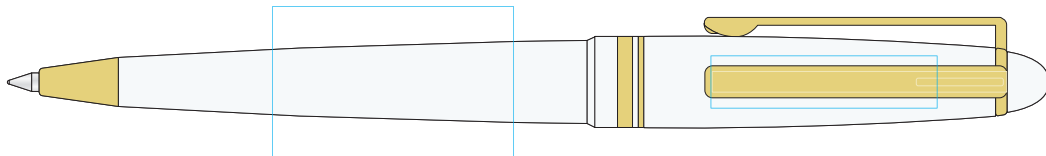

Our Order No: ?
Your Ref: ?
Product: PE6000 - The Alpine Pen
Base Colour: ?
Trim Colour: Gold
Print Colour(s): ?

Date First Sent
??/??/??

Please be aware:-

- This proof is for artwork content, product specification & colour reference ONLY. The colours reproduced on this PDF are not to be taken as a representation of the final image, please refer to recognized industry reference books for colour matching.
- Parts of the artwork contain small details that when printed may fill in or not reproduce clearly.