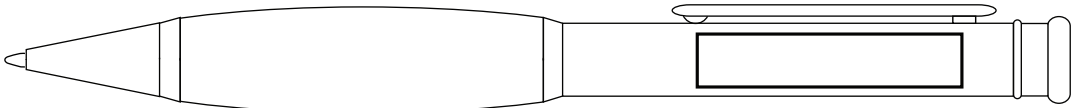

CASTILE BALLPEN

Beside Clip 35mm x 7mm