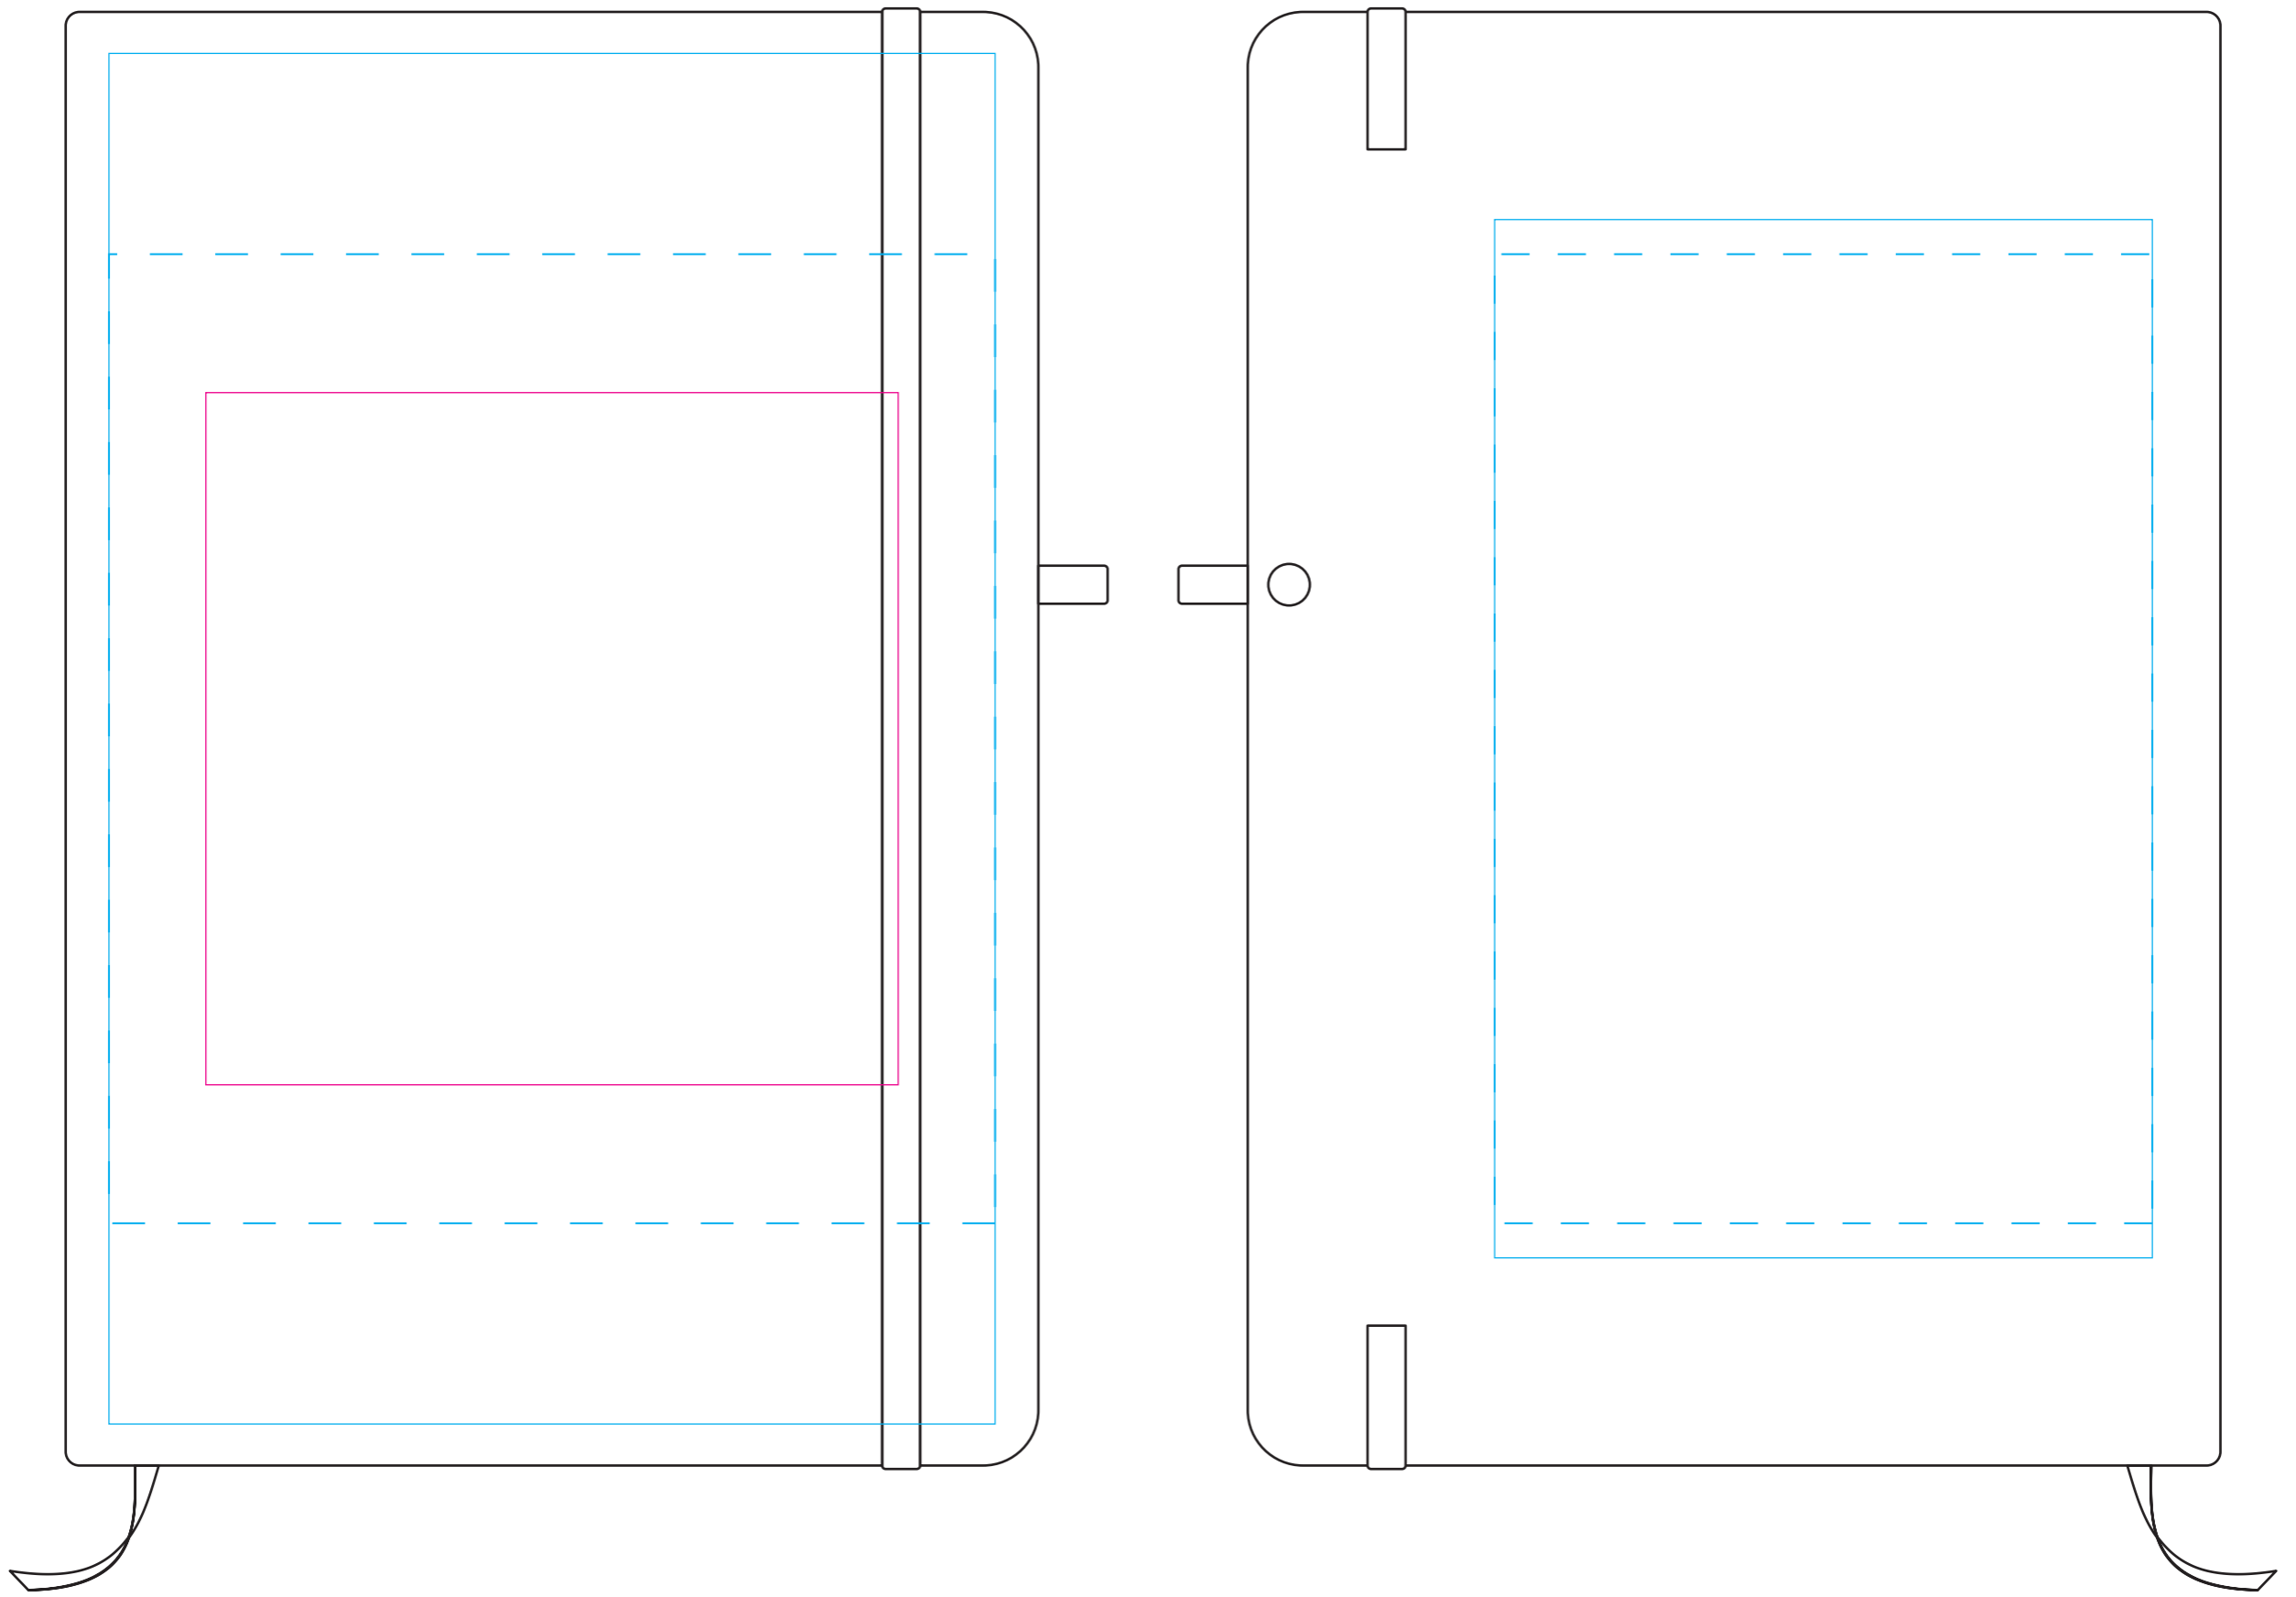

PA1412 - Medium Noir Notebook

Product Dimension(mm): 143x210x17

Minimum Print Restrictions (Screen/Pad/Debossing)

Line thickness (0.3mm) 

Reversed Line (0.3mm) 

Text (6pt) 

Reversed Text (10pt) 

Any lines or text below these restrictions will result in a loss of detail when printed

Minimum Print Restrictions (Digital)

Line thickness (0.2mm) 

Reversed Line (0.2mm) 

Text (3pt) 

Reversed Text (4pt) 

Any lines or text below these restrictions will result in a loss of detail when printed

Actual Artwork Size(s):

Notebook Front = 

Notebook Back = 

Pen = 

Please read carefully:
N/A

Position of Ribbon is Approximate

Available Print Area(s):

-  Notebook Front: Large Digital / Screen = 128x198mm
-  Notebook Front: Small Digital = 100x100mm
(Can be positioned anywhere at this size within the larger area stated above)
-  Notebook Front: Debossed = 128x140mm
(Can be positioned anywhere at this size within the Screen print area)
-  Notebook Back: Screen = 95x150mm
-  Notebook Back: Debossed = 95x140mm
(Can be positioned anywhere at this size within the Screen print area)
-  Curvy Pen: Pad = 60x8mm
-  Curvy Pen: Digital = 60x8mm
-  Reno Pen: Screen = 40x20mm