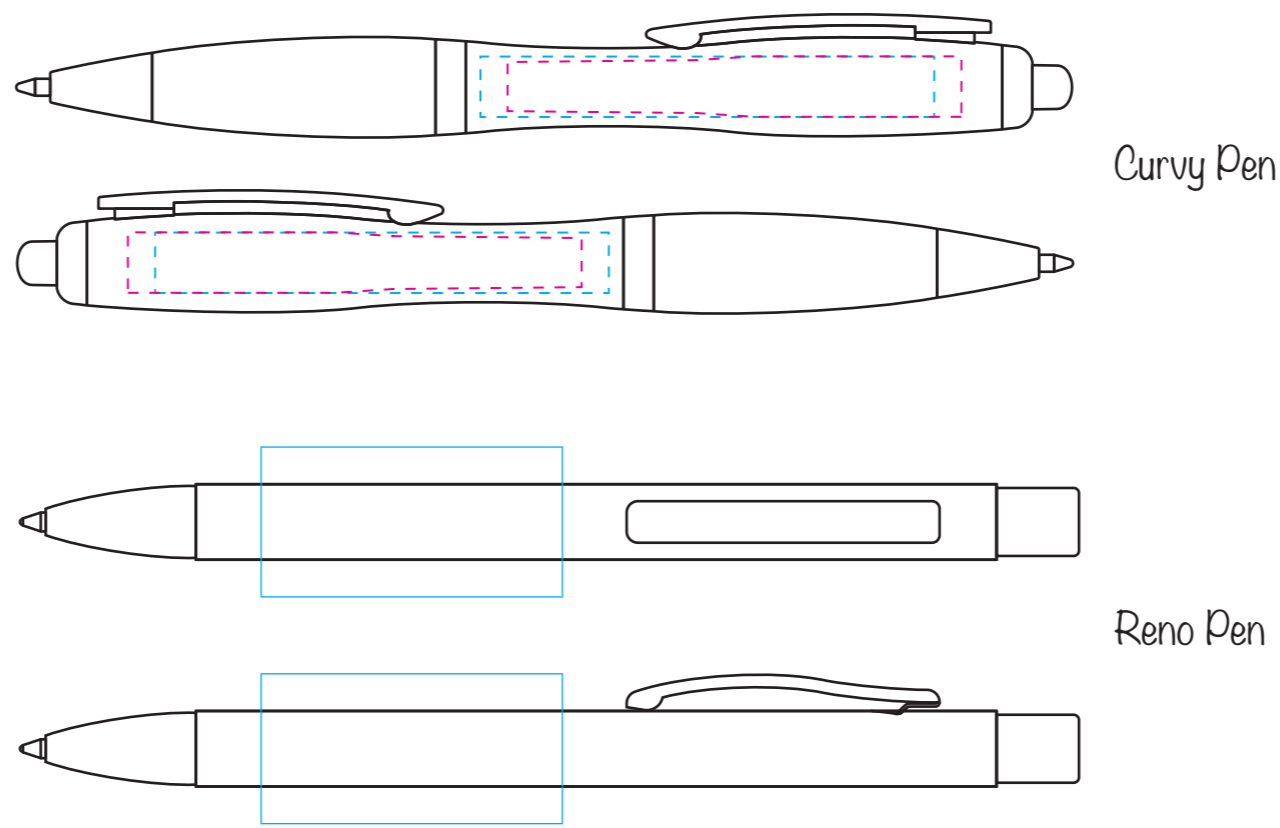

PA1412 - Medium Noir Notebook

Product Dimension(mm): 143x210x17

Minimum Print Restrictions (Screen/Pad/Debossing)

Line thickness (0.3mm) 

Reversed Line (0.3mm) 

Text (6pt) 

Reversed Text (10pt) 

Any lines or text below these restrictions will result in a loss of detail when printed

Minimum Print Restrictions (Digital)

Line thickness (0.2mm) 

Reversed Line (0.2mm) 

Text (3pt) 

Reversed Text (4pt) 

Any lines or text below these restrictions will result in a loss of detail when printed

Actual Artwork Size(s):

Notebook Front = 

Notebook Back = 

Pen = 

Please read carefully:
N/A

Position of Ribbon is Approximate

Available Print Area(s):

-  Notebook Front: Large Digital / Screen = 128x198mm
-  Notebook Front: Small Digital = 100x100mm
(Can be positioned anywhere at this size within the larger area stated above)
-  Notebook Front: Debossed = 128x140mm
(Can be positioned anywhere at this size within the Screen print area)
-  Notebook Back: Screen = 95x150mm
-  Notebook Back: Debossed = 95x140mm
(Can be positioned anywhere at this size within the Screen print area)
-  Curvy Pen: Pad = 60x8mm
-  Curvy Pen: Digital = 60x8mm
-  Reno Pen: Screen = 40x20mm