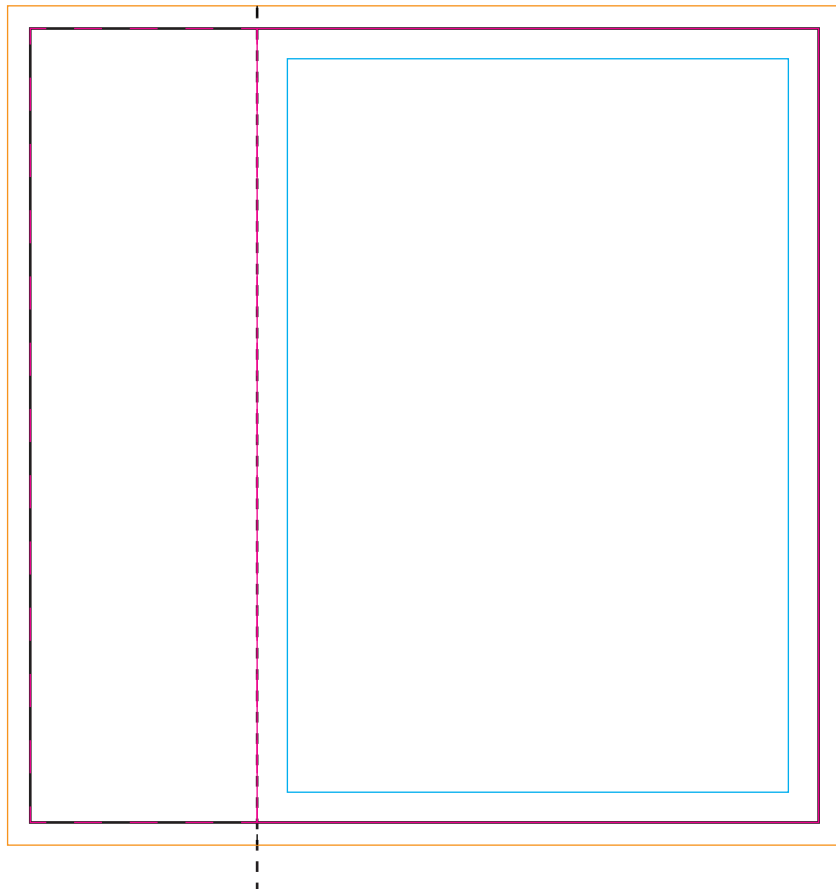

## Key:

- Bleed Boundary (Cover) = 80x141mm
- Max Print Area (Cover) - 74x105mm
- ..... Wrap-Over = 74x30mm
- Text limit (Cover) = 66x97mm
- Bleed Boundary (Pad) = 80x111mm
- Max Print Area (Pad) = 74x105mm
- Text limit (Pad) = 66x97mm

# A7 Desk-Mate with Wrap Over Cover (Side).<sup>®</sup>

Product Dimension(mm): 74x105

## Minimum Print Restrictions

Line thickness (0.2mm)

Reversed Line (0.2mm)

Text (3pt)

A E I O U

Reversed Text (4pt)

A E I O U

Any lines or text below these restrictions will result in a loss of detail when printed

## Key:

- Bleed Boundary (Cover) = 110x111mm
- Max Print Area (Cover) = 74x105mm
- ..... Wrap-Over = 30x105mm
- Text limit (Cover) = 66x97mm
- Bleed Boundary (Pad) = 80x111mm
- Max Print Area (Pad) = 74x105mm
- Text limit (Pad) = 66x97mm