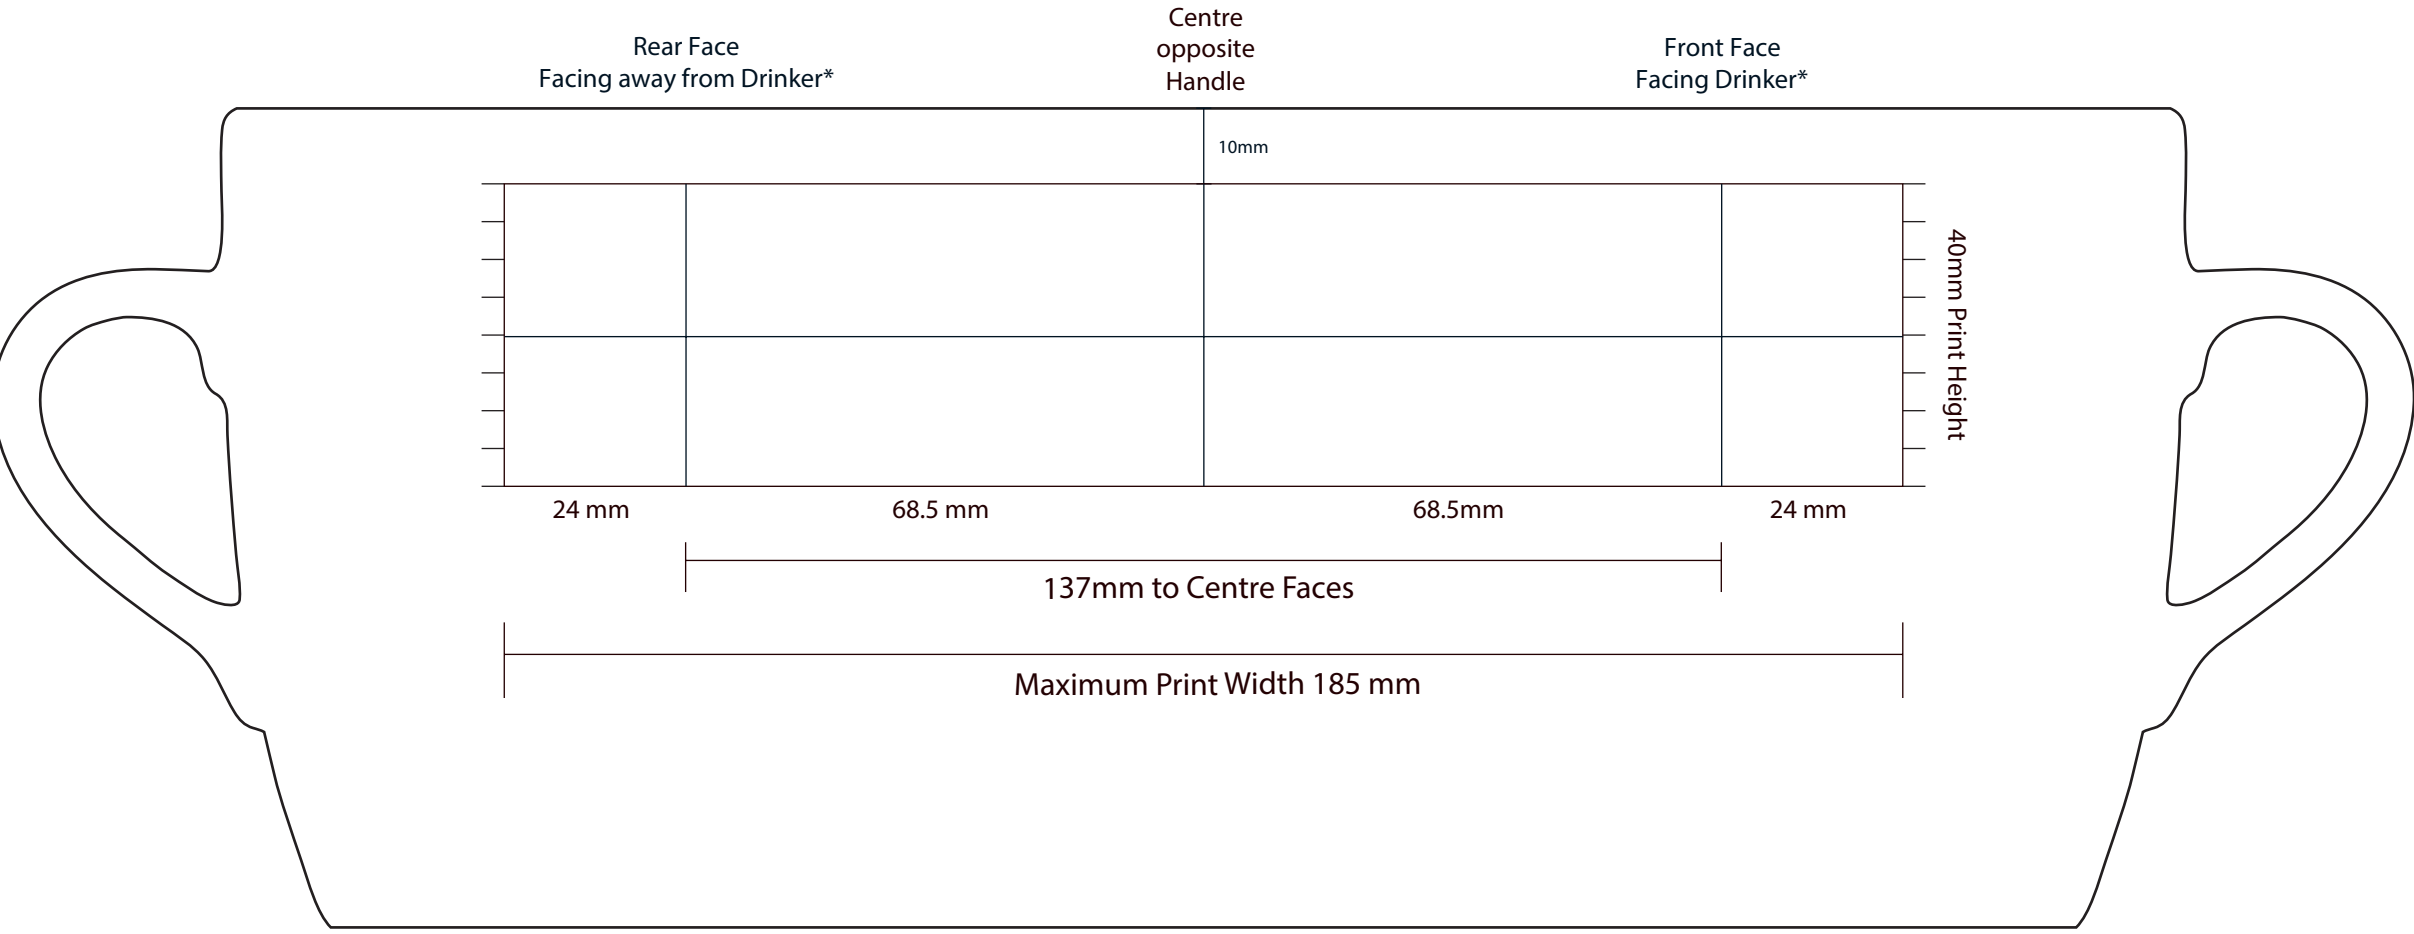

Job Information	Print Information	Artwork Advisory
-----------------	-------------------	------------------

Job No: 402444
Description: Sample
Product: Marrow
Colour: White
Proof No: 15
Date: 07/01/2015
Repro: AE

Process: Screen
Dimensions: 185 x 40mm
Colour(s): 5

<input type="checkbox"/>	Pantone xxxx
<input type="checkbox"/>	Pantone xxxx
<input type="checkbox"/>	Pantone xxxx
<input type="checkbox"/>	Pantone xxxx
<input type="checkbox"/>	Pantone xxxx

Where spot colour references are not supplied we will apply a Pantone for you

All dimensions are +/- manufacturing tolerances
 *Faces indicate a right hand drinker,
 Screen printed detail must be at least 1pt (0.353mm) thick
 Text should be minimum 8pt to remain legible.
 Light text on a dark background will reproduce better if bold

32 mm Maximum Print Diameter

12171 Marrow

Due to variations beyond our control and the nature of the print process the colour on the pdf may differ from that on the final product.