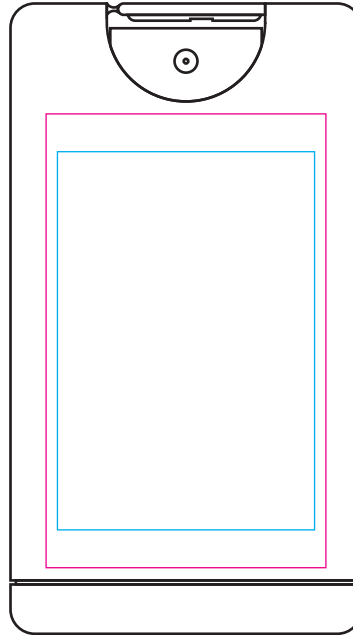

LE9701 - Credit Card Hand Sanitiser

Product Dimension(mm): 46x82

Key:

— Max Print Area (Screen) = 34x50mm

— Max Print Area (Digital) = 37x60mm

Artwork Size = ??