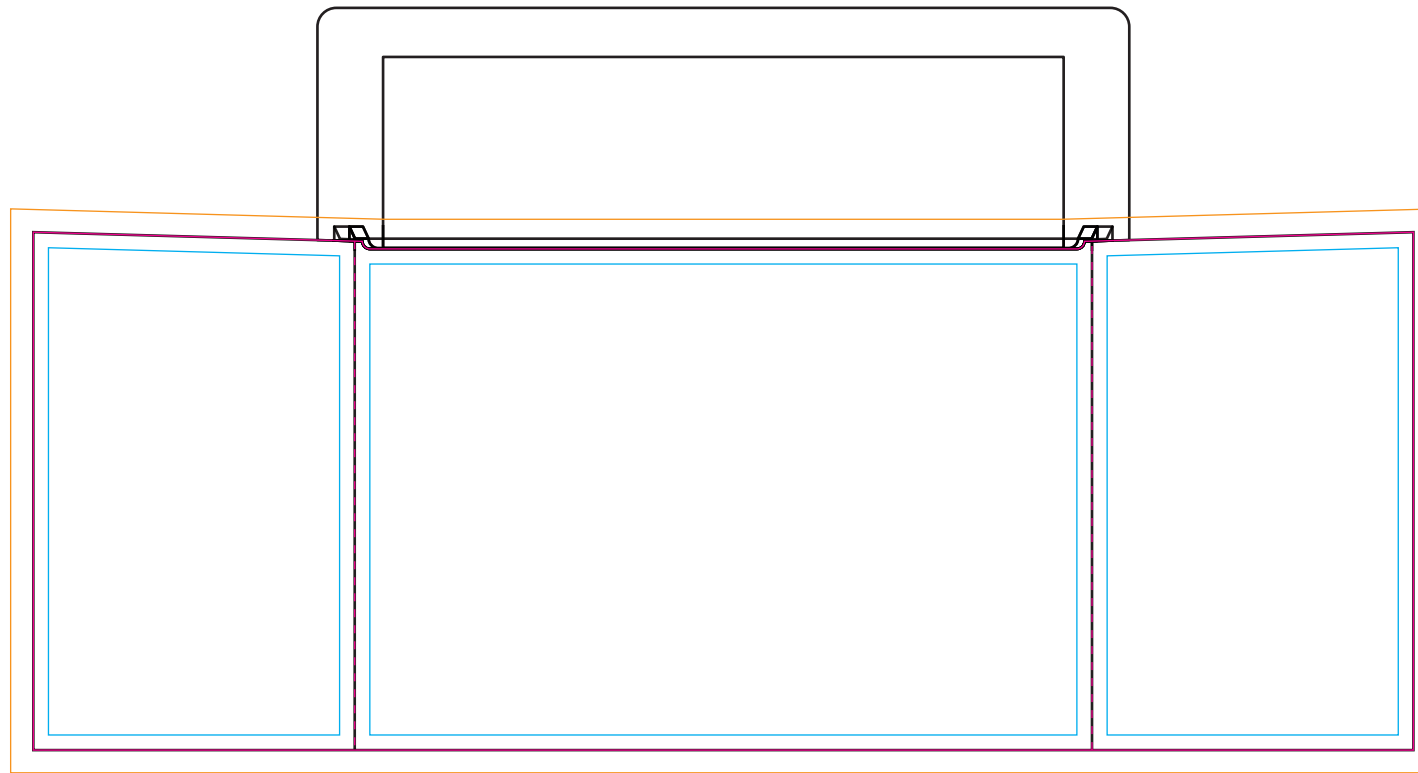

# LE9691 - Memo Block Holder

Product Dimension(mm): 108x99x45

## Key:

- Bleed Boundary = Insert 188.5 x 74.5mm - Block 96 x 96mm
- Max Print Area = Insert 182.5 x 68.5mm - Block 90 x 90mm
- Text limit = Insert 178.5 x 64.5mm - Block 86 x 86mm

Artwork Size = ??