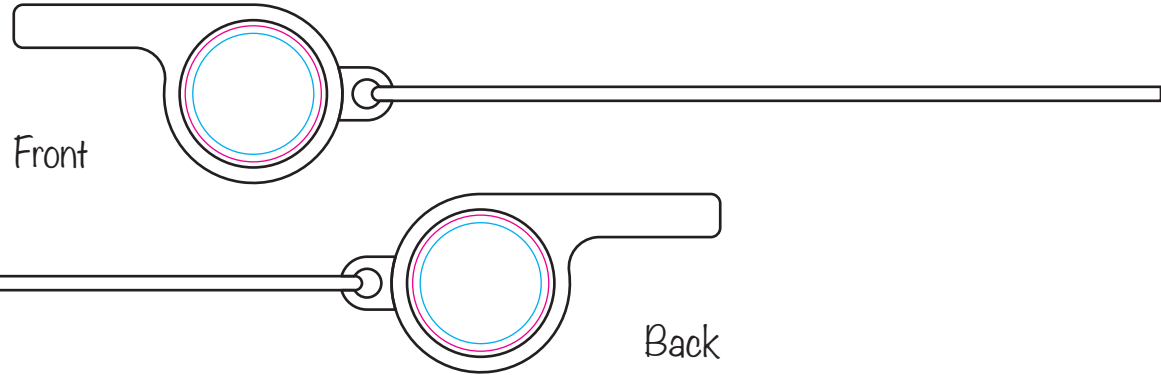

# LE9689 - Whistle

Product Dimension(mm): 20x20x45

## Key:

- Max Print Area (Pad) = 16mm dia.
- Max Print Area (Digital) = 18mm dia.

Artwork Size = ??