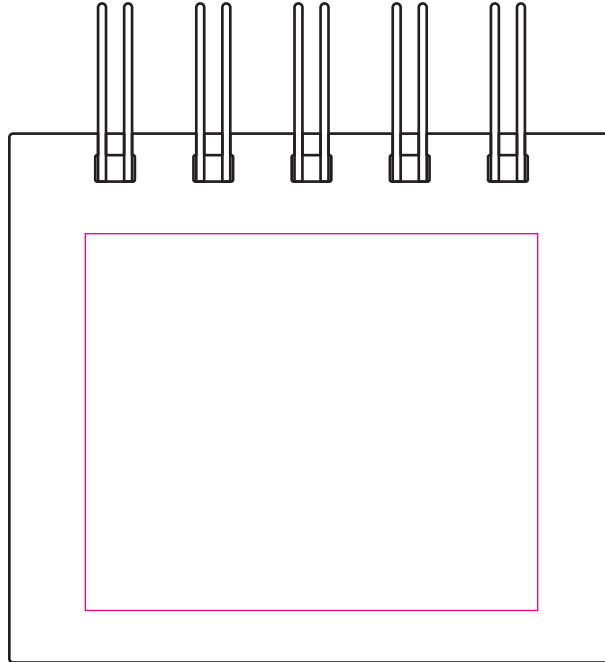

# LE9684 - Spiral Tab Pad

Product Dimension(mm): 80x87

## Key:

— Max Print Area (Screen) = 60x50mm

Artwork Size = ??