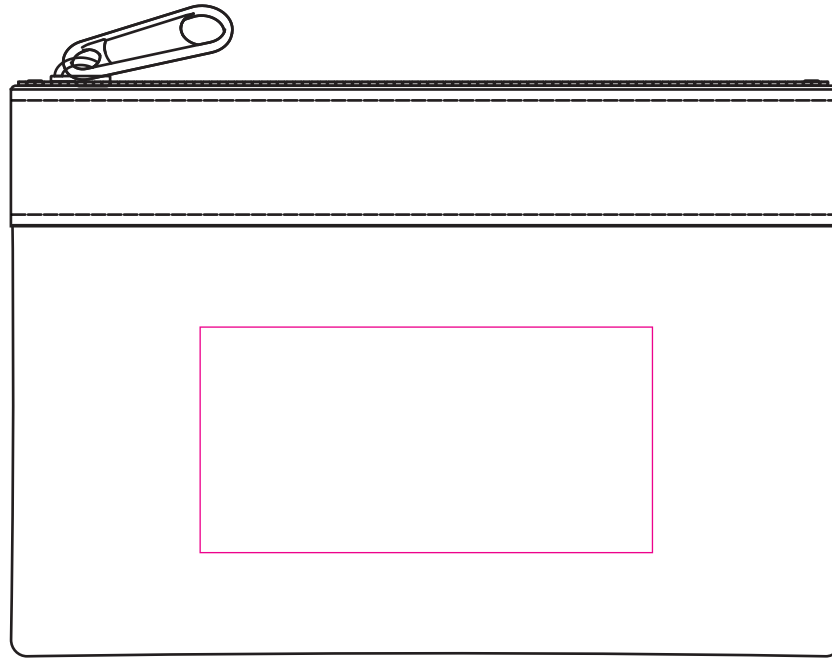

LE9682 - Transparent Purse

Product Dimension(mm): 110x78

Pantone Printing Must Be Checked
With Production For This Product Colour

Key:

— Max Print Area (Screen) = 60x30mm

Artwork Size = ??