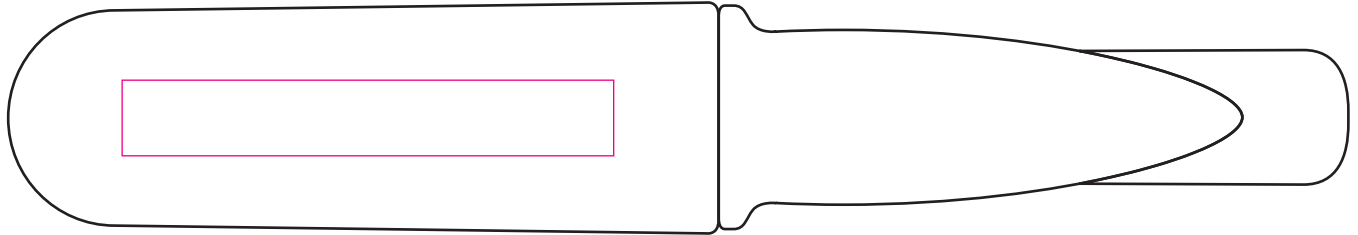

LE9681 - 3 in 1 Cutlery Set

Product Dimension(mm): 177x30

Key:

— Max Print Area (Screen) = 65x10mm

Artwork Size = ??