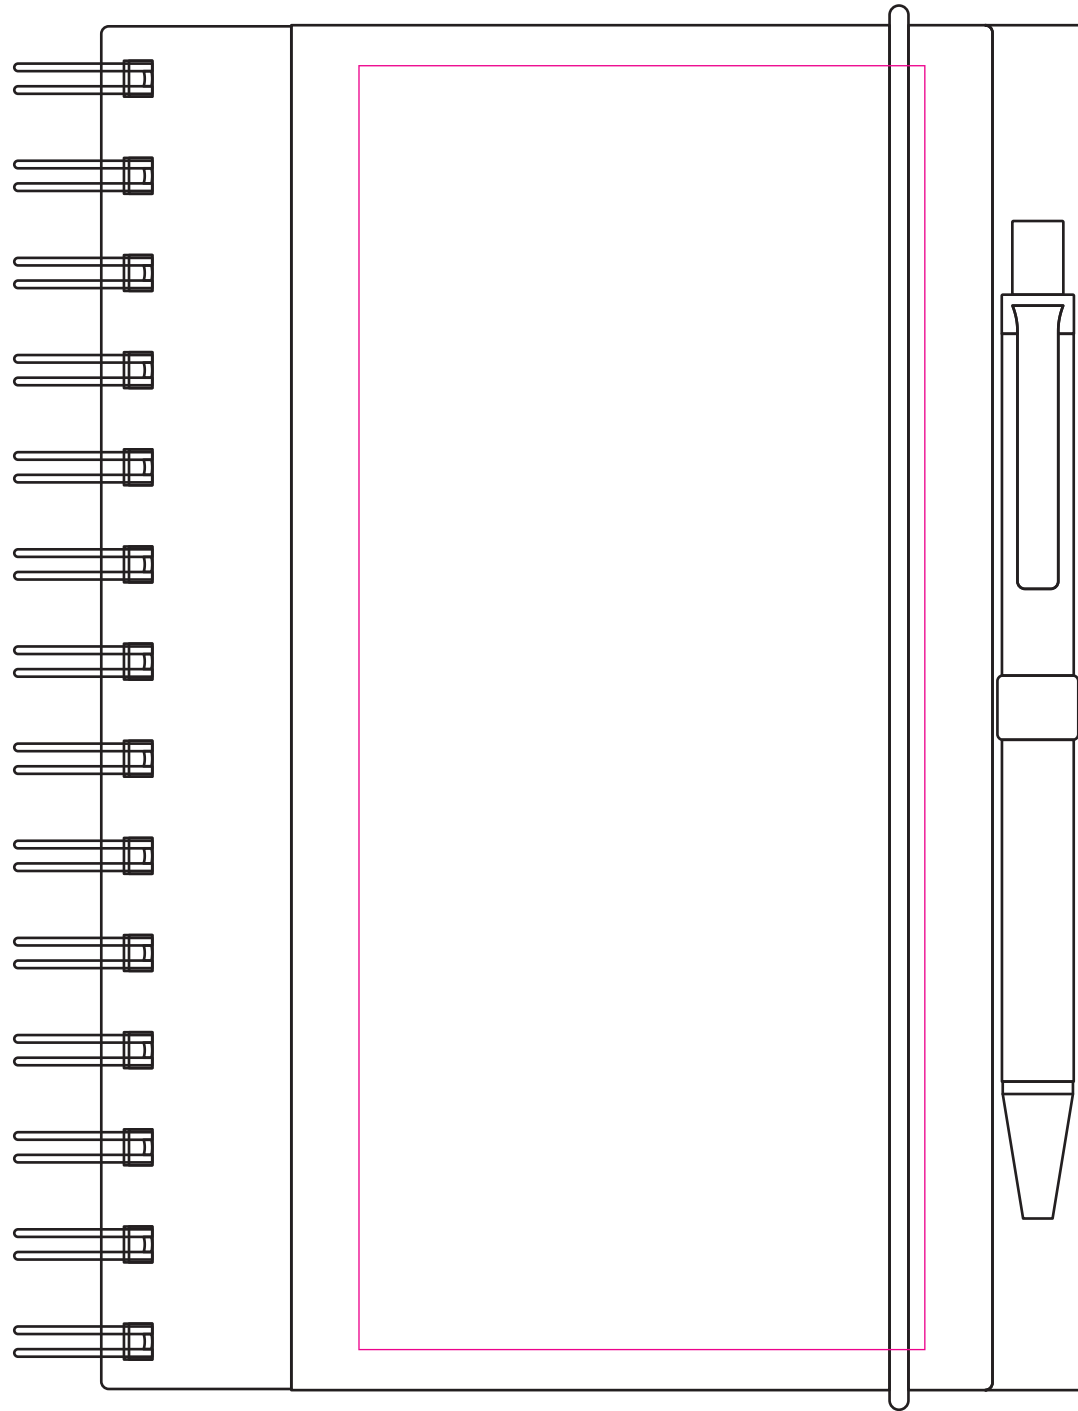

# LE9671 - Trend Recycled Notepad

Product Dimension(mm): 142x186

## Key:

— Max Print Area (Screen) = 75x170mm

Artwork Size = ??