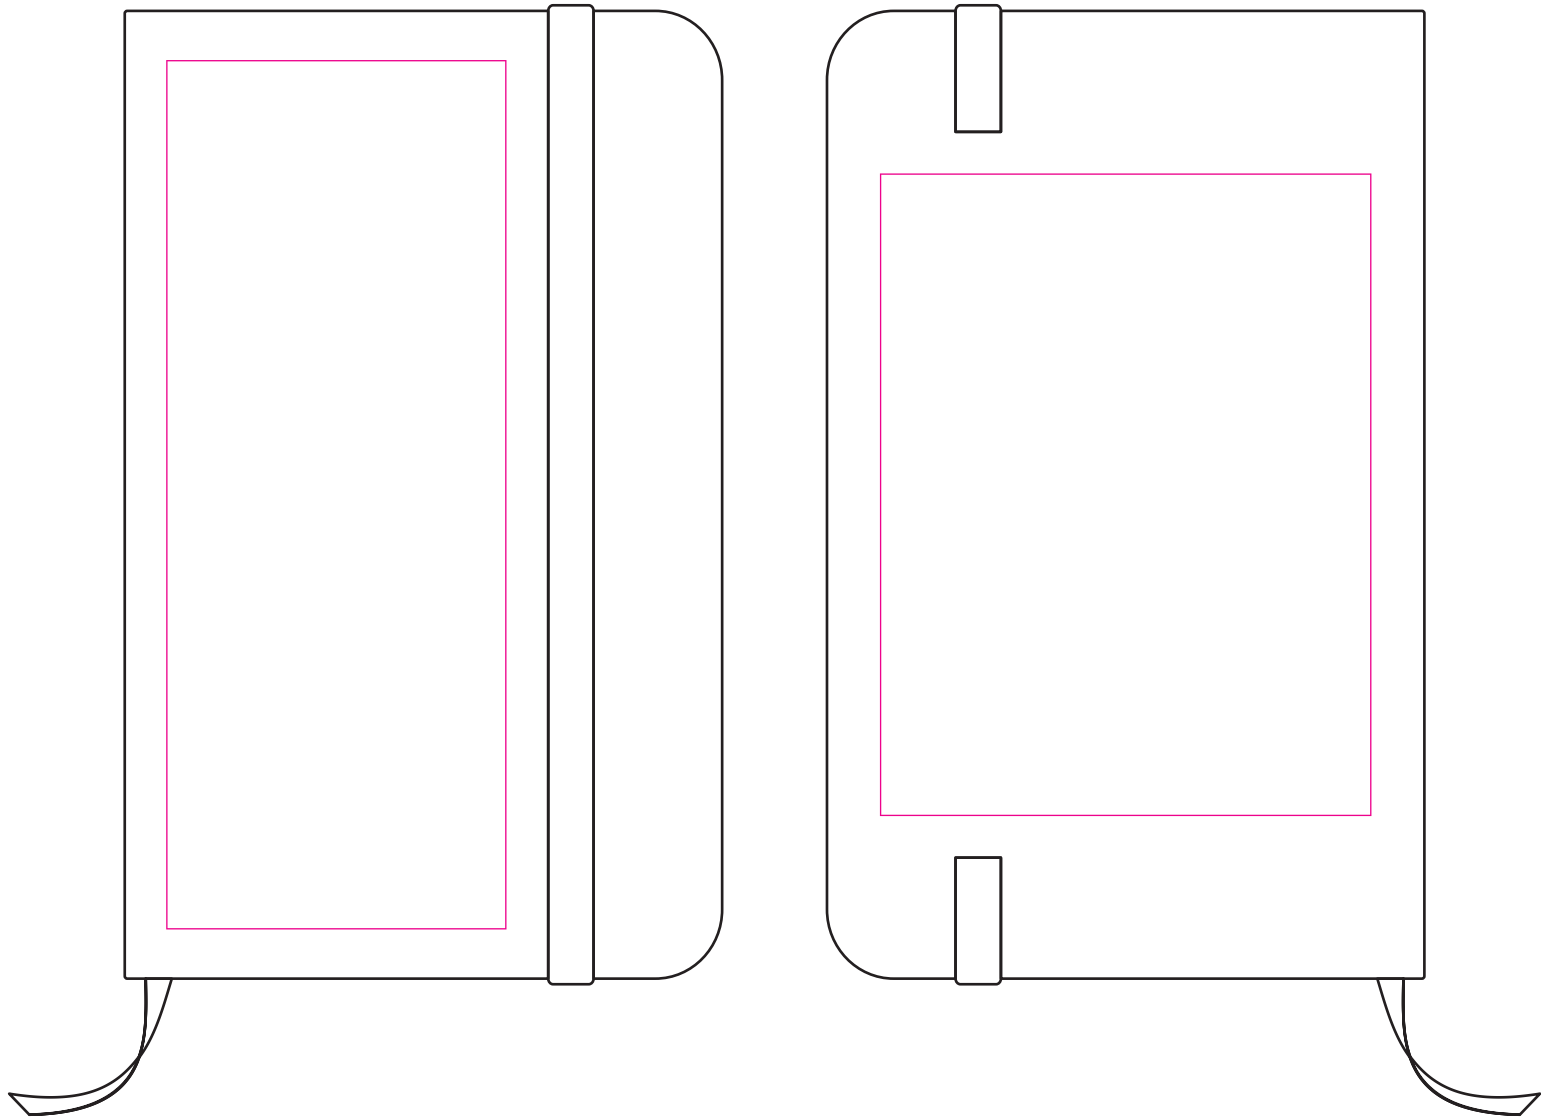

LE9669 - Soft-Feel Notebook

Product Dimension(mm): 79x128x13

Key:

- Max Print Area (Front - Screen/Digital) = 45x115mm
- Max Print Area (Back - Screen/Digital) = 65x85mm

Artwork Size = ??