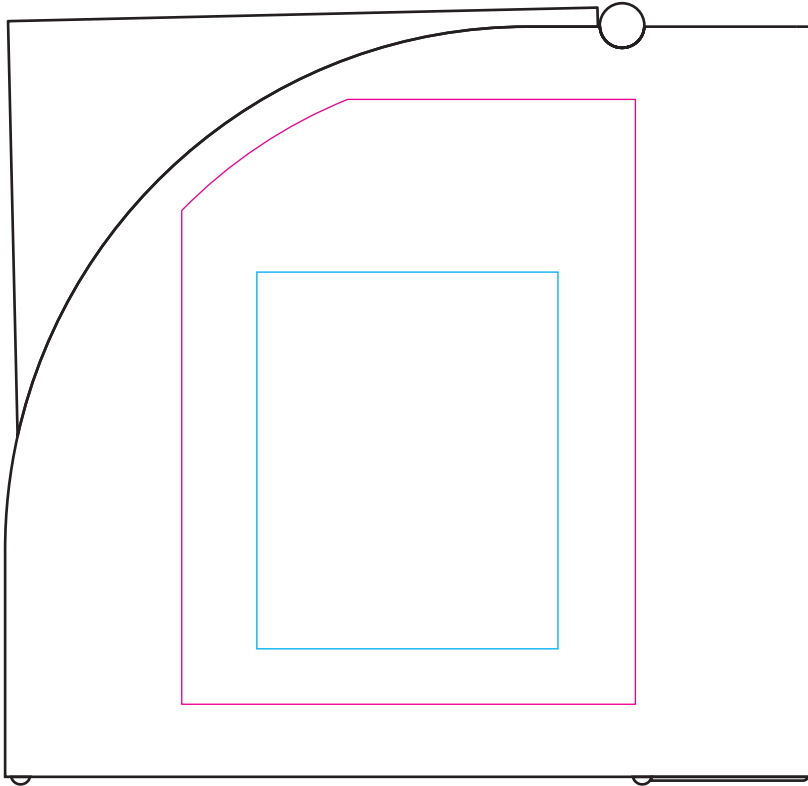

LE9619 - Curve Memo & Pen Holder

Product Dimension(mm): 105x102x45

Key:

— Max Print Area (Screen) = 40x50mm

— Max Print Area (Digital) = 60x80mm

Artwork Size (Left) = ??

Artwork Size (Right) = ??