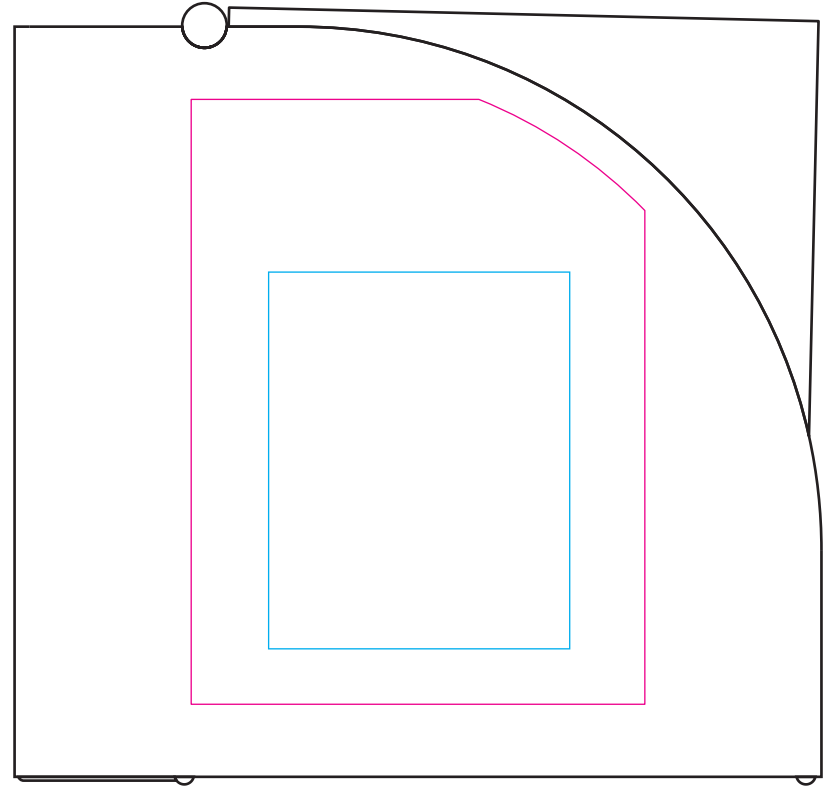

LE9619 - Curve Memo & Pen Holder

Product Dimension(mm): 105x102x45

Key:

— Max Print Area (Screen) = 40x50mm

— Max Print Area (Digital) = 60x80mm

Artwork Size (Left) = ??

Artwork Size (Right) = ??