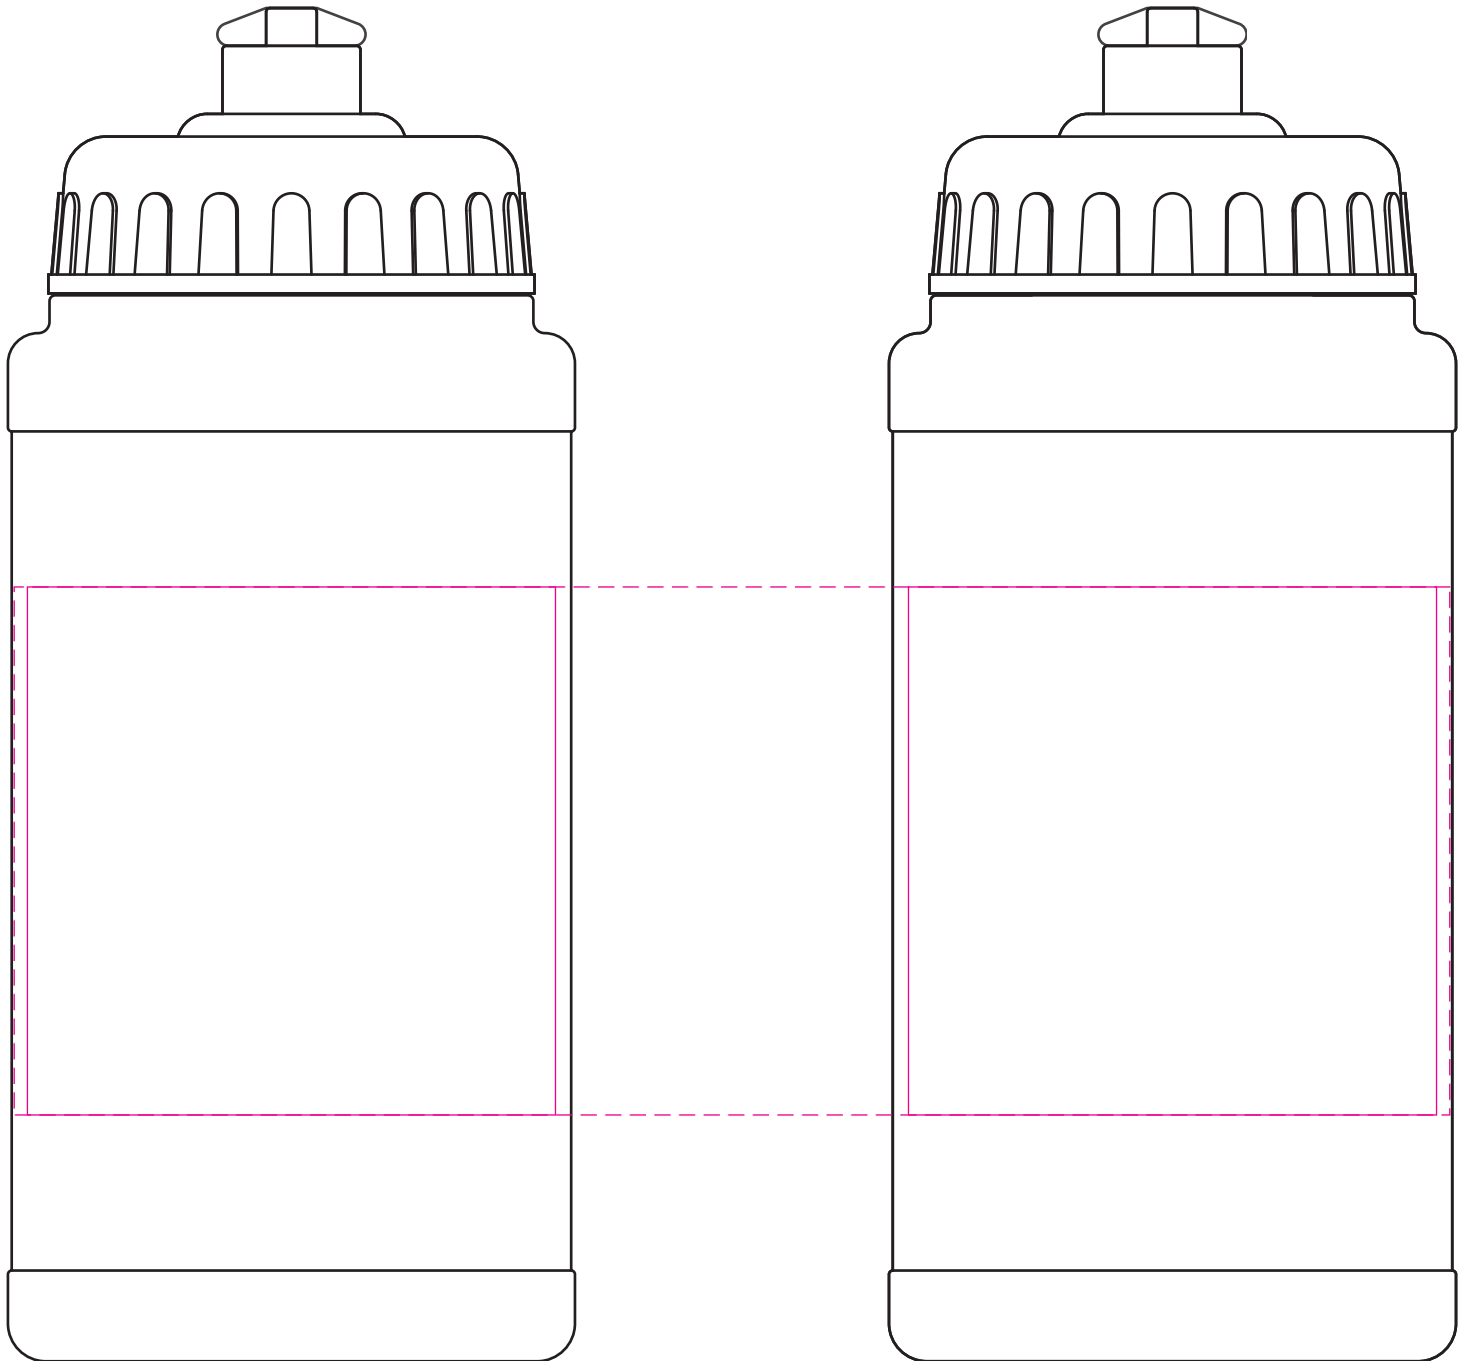

LE9589 - 500ml Recycled Sports Bottle

Product Dimension(mm): 70 dia.x180

Key:

- Max Print Area (Wraparound) = 190x70mm
- Max Print Area (Nearside/Farside) = 70x70mm

Artwork Size (Wraparound) = ??

Artwork Size (Nearside) = ??

Artwork Size (Farside) = ??