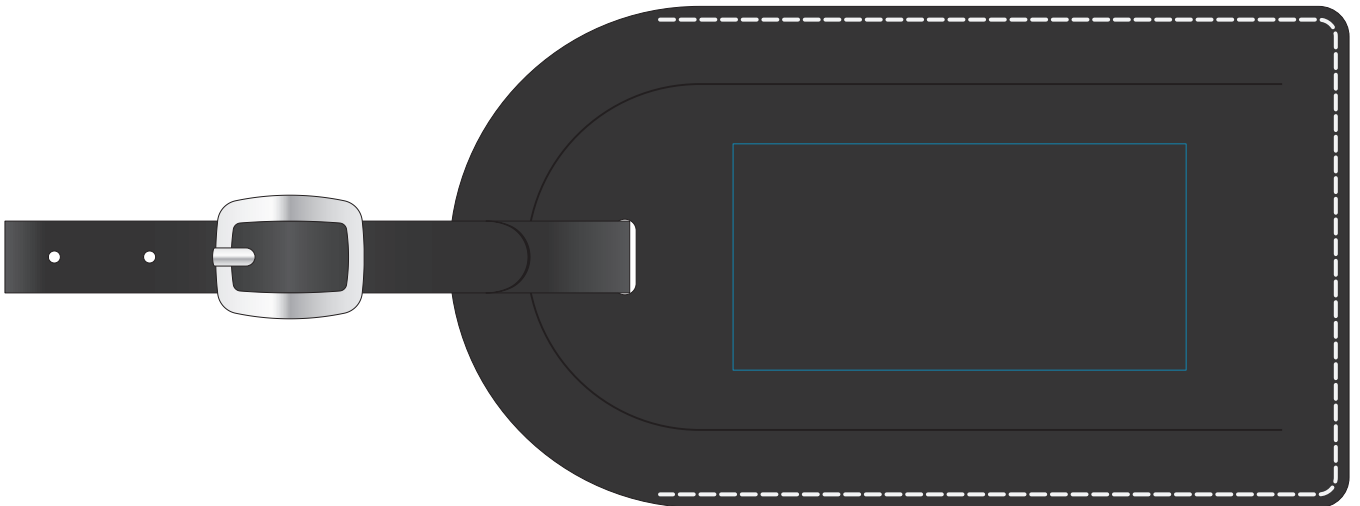

Our Order No: ?
Your Ref: ?
Product: LE9586 - Manhattan Luggage Tag
Base Colour: Black
Trim Colour: White
Print Colour(s): ?

Date First Sent
??/??/??

Please be aware:-

- This proof is for artwork content, product specification & colour reference ONLY. The colours reproduced on this PDF are not to be taken as a representation of the final image, please refer to recognized industry reference books for colour matching.
- Parts of the artwork contain small details that when printed may fill in or not reproduce clearly.