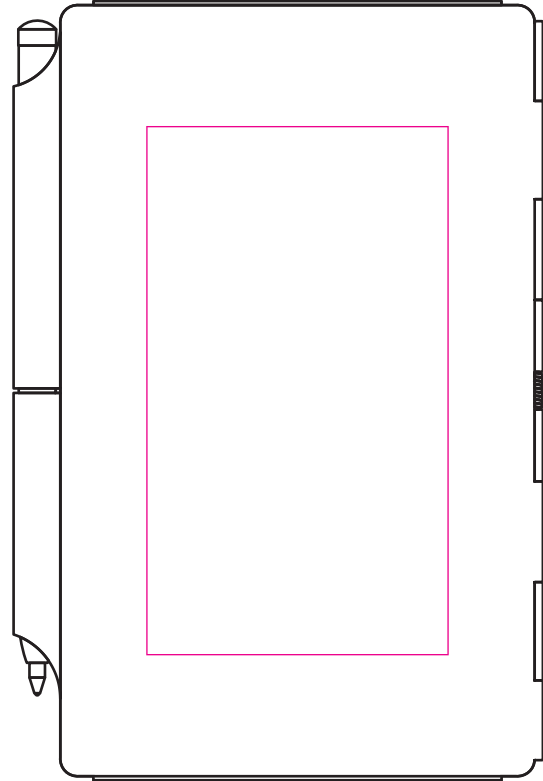

LE9584 - Executive Pocket Buddy

Product Dimension(mm): 71x103

Key:

— Max Print Area (Screen) = 40x70mm

Artwork Size (Front) = ??

Artwork Size (Back) = ??