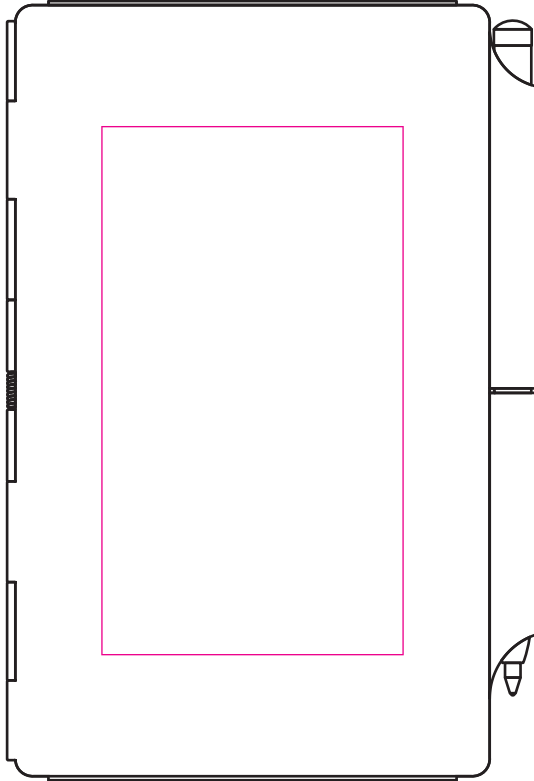

LE9584 - Executive Pocket Buddy

Product Dimension(mm): 71x103

Key:

— Max Print Area (Screen) = 40x70mm

Artwork Size (Front) = ??

Artwork Size (Back) = ??