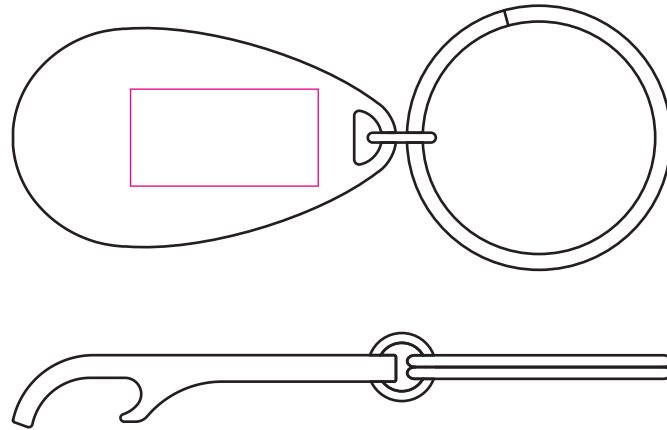

# LE9583 - Metal Pear Keyring

Product Dimension(mm): 86x30

## Key:

— Max Print Area (Engraved) = 25x13mm

Artwork Size = ??