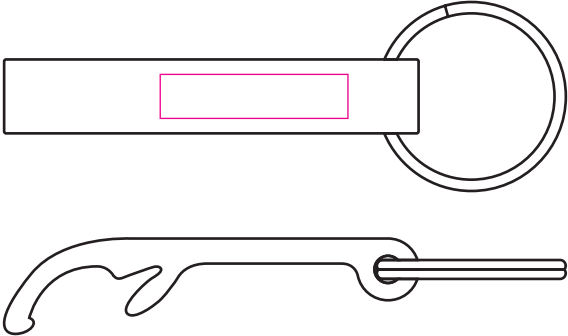

# LE9582 - Metal Bottle Opener Keyring

Product Dimension(mm): 55x10

**Key:**

— Max Print Area (Pad) = 25x6mm

Artwork Size = ??