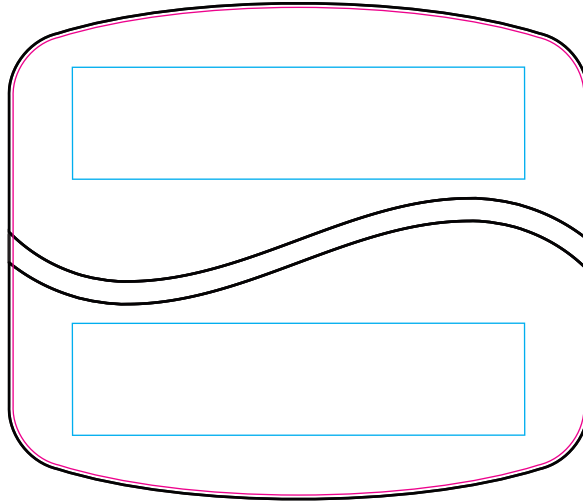

# LE9568 - Computer Power Sweeper

Product Dimension(mm): 72x65x15

## Key:

— Max Print Area (Digital) = 75.5x64.5mm

— Max Print Area (Screen) = 60x15mm

Artwork Size (Digital) = ??

Artwork Size (Screen-Top) = ??

Artwork Size (Screen-Bottom) = ??