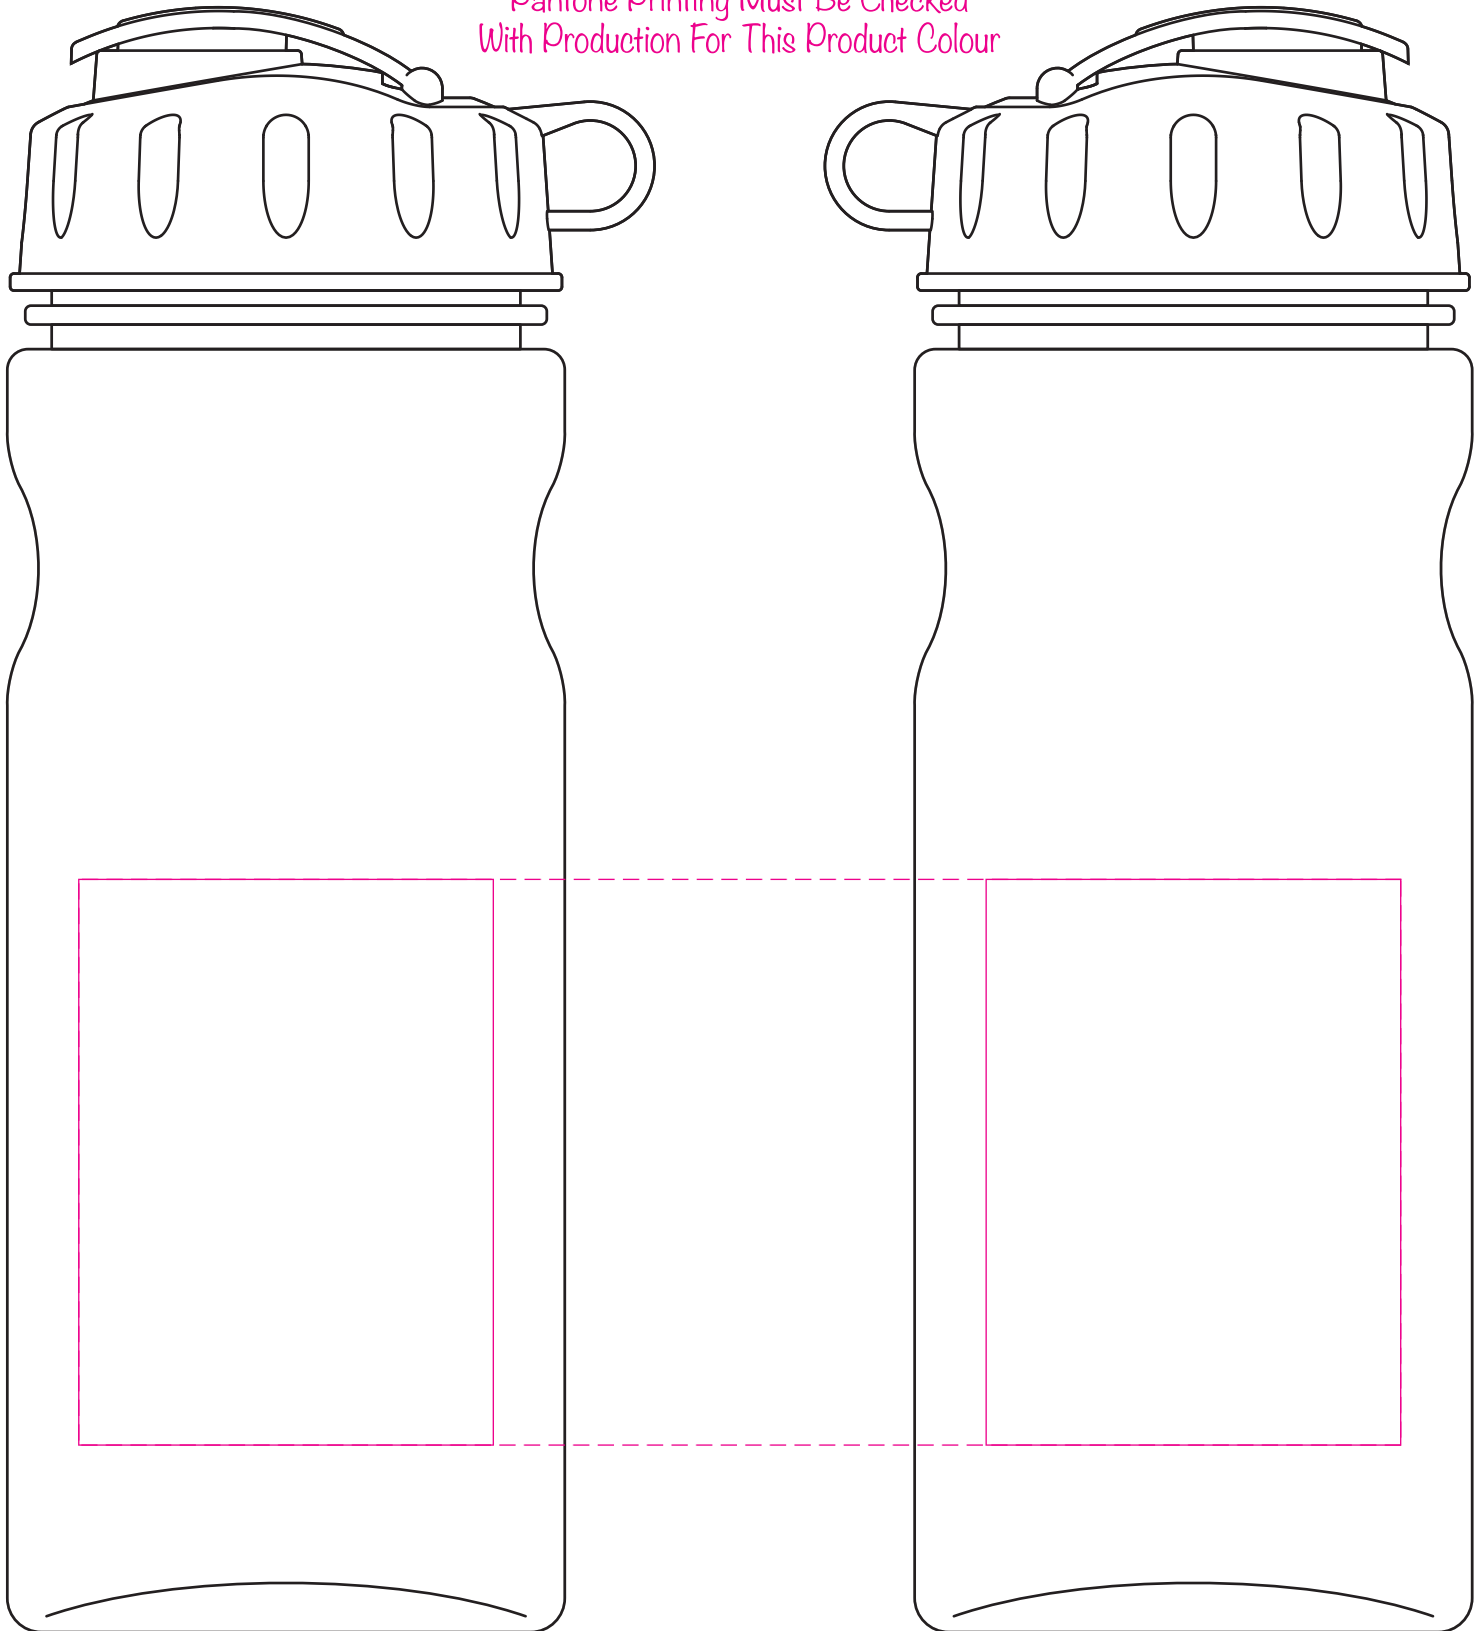

LE7354 - Blast Sports Bottle

Product Dimension(mm): 70 dia.x215

Pantone Printing Must Be Checked
With Production For This Product Colour

Key:

..... Max Print Area (Wraparound) = 175x75mm

———— Max Print Area (Left/Right) = 55x75mm

Artwork Size (Wraparound) = ??

Artwork Size (Left Side) = ??

Artwork Size (Right Side) = ??