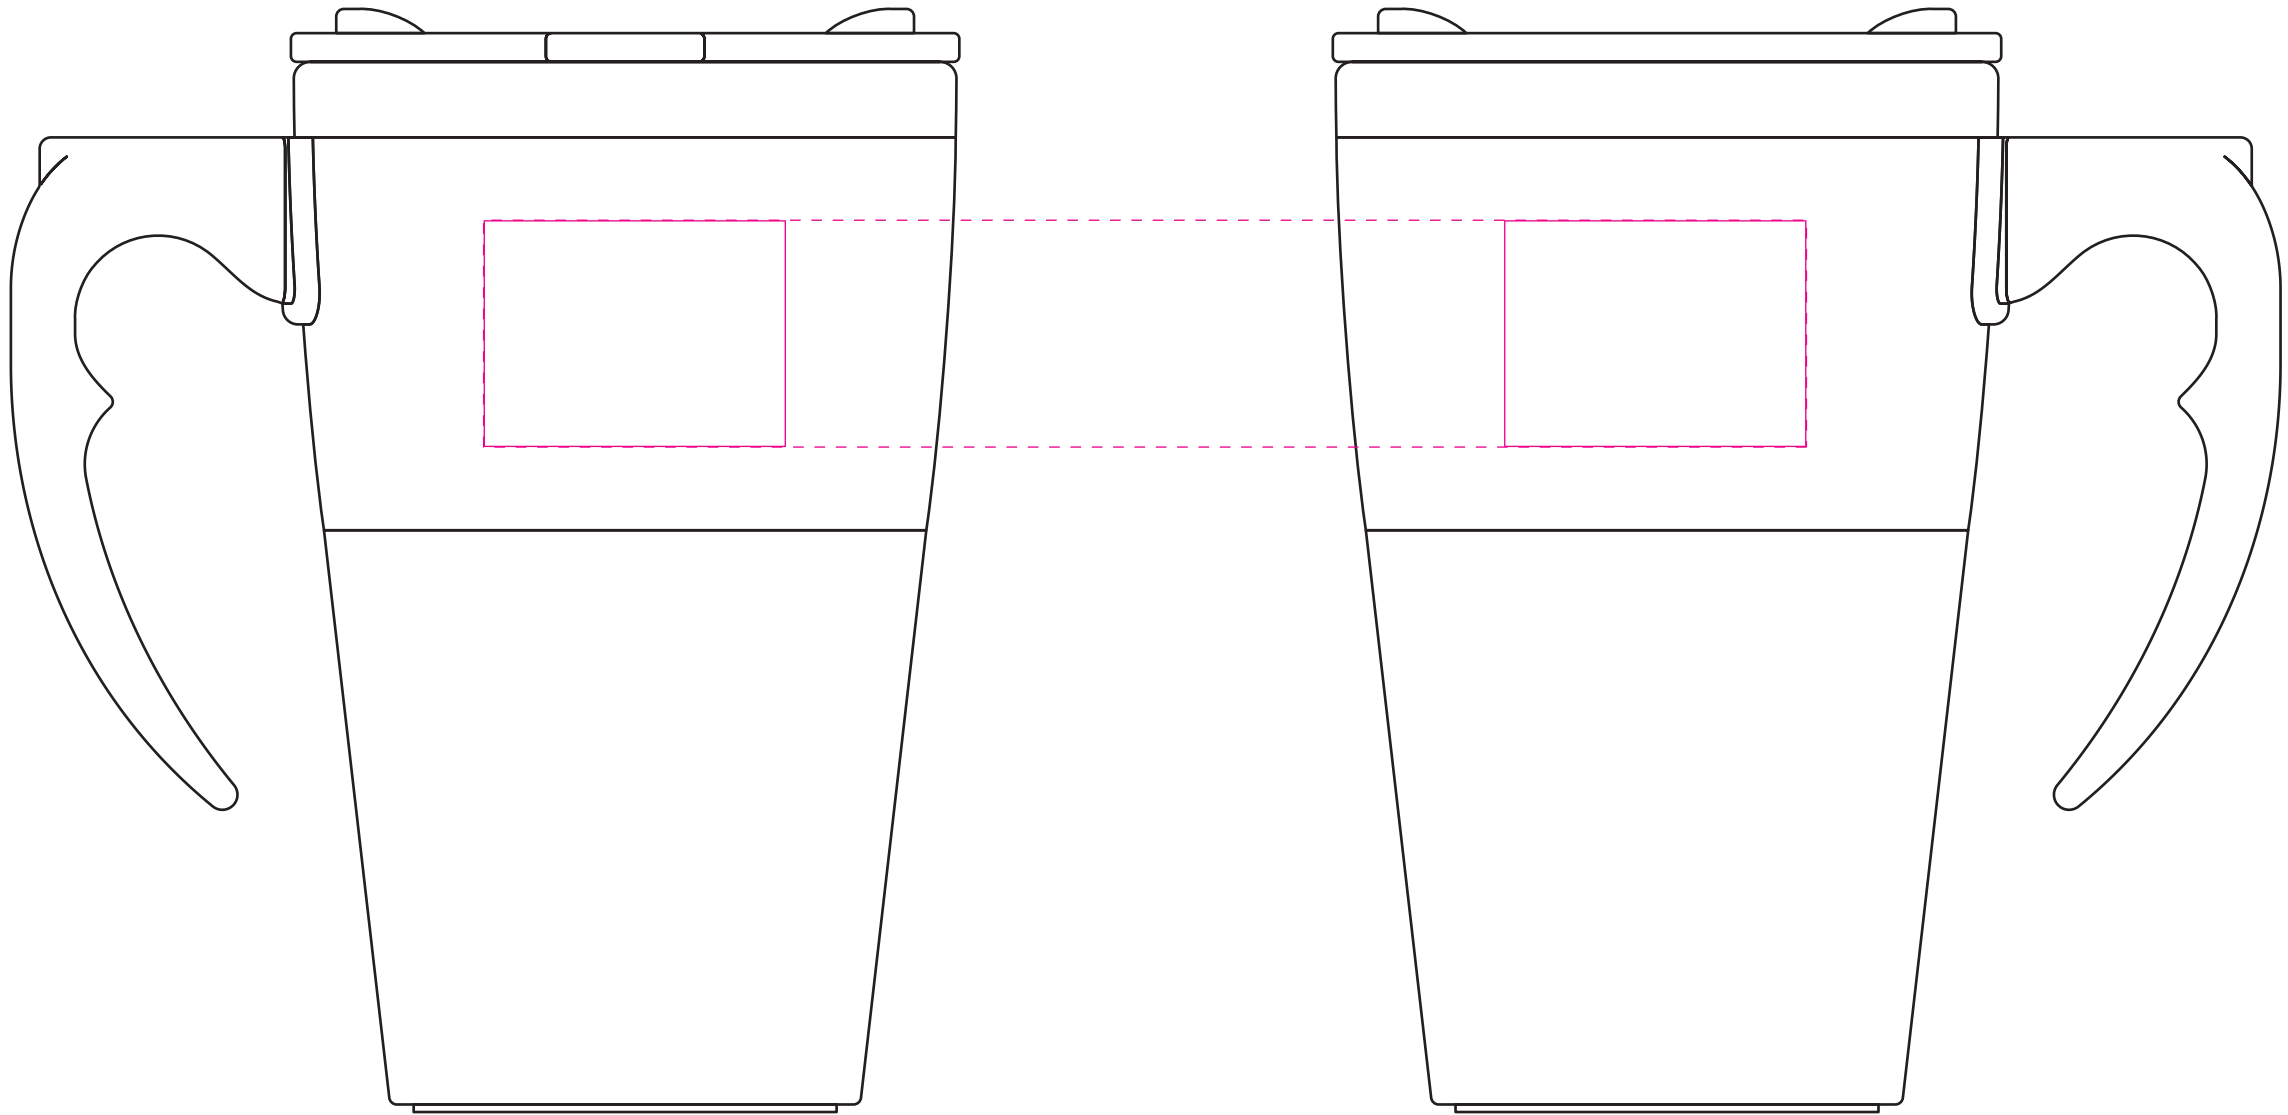

LE7007 - Zest Travel Mug

Product Dimension(mm): 130x140

Pantone Printing Must Be Checked
With Production For This Product Colour

Key:

- - - Max Print Area (Wraparound) = 175x30mm
- Max Print Area (Nearside/Farside) = 40x30mm

Artwork Size (Wraparound) = ??

Artwork Size (Nearside) = ??

Artwork Size (Farside) = ??