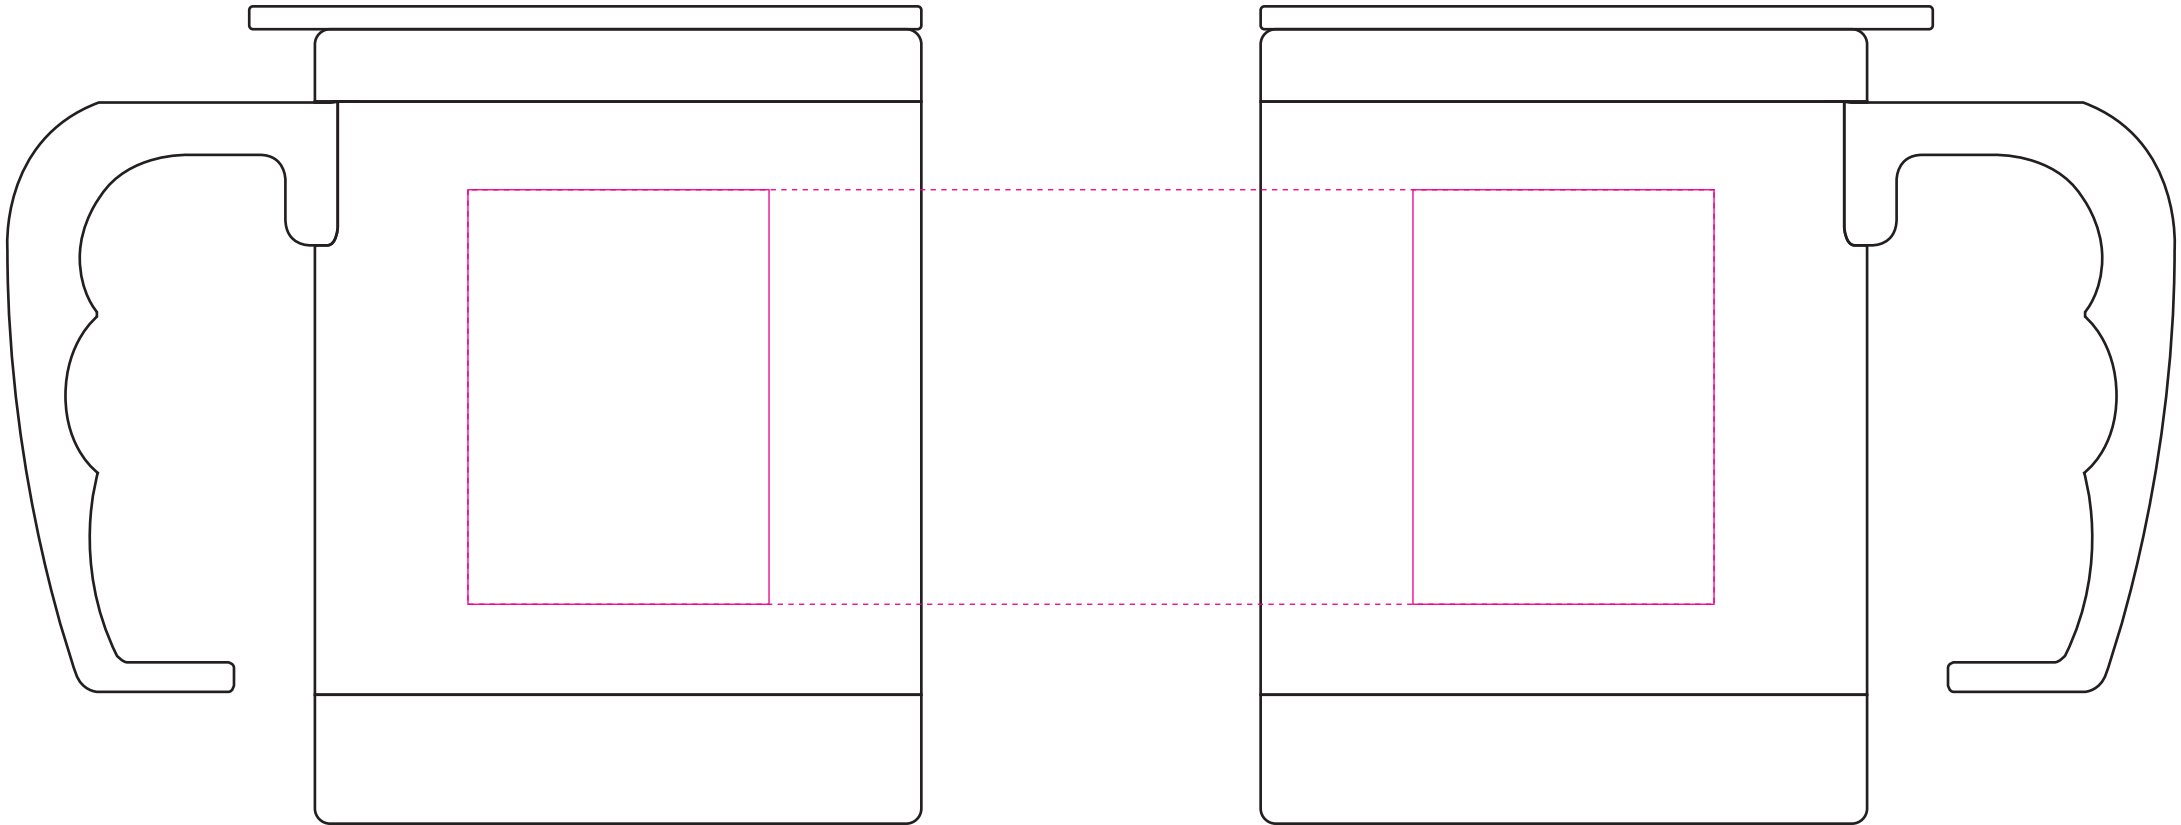

# LE5561 - Thermal Mug

Product Dimension(mm): 80 dia.x108

Pantone Printing Must Be Checked  
With Production For This Product Colour

## Key:

- - - - Max Print Area (Wraparound) = 165x55mm
- Max Print Area (Nearside/Farside) = 40x55mm

Artwork Size (Wraparound) = ??

Artwork Size (Nearside) = ??

Artwork Size (Farside) = ??