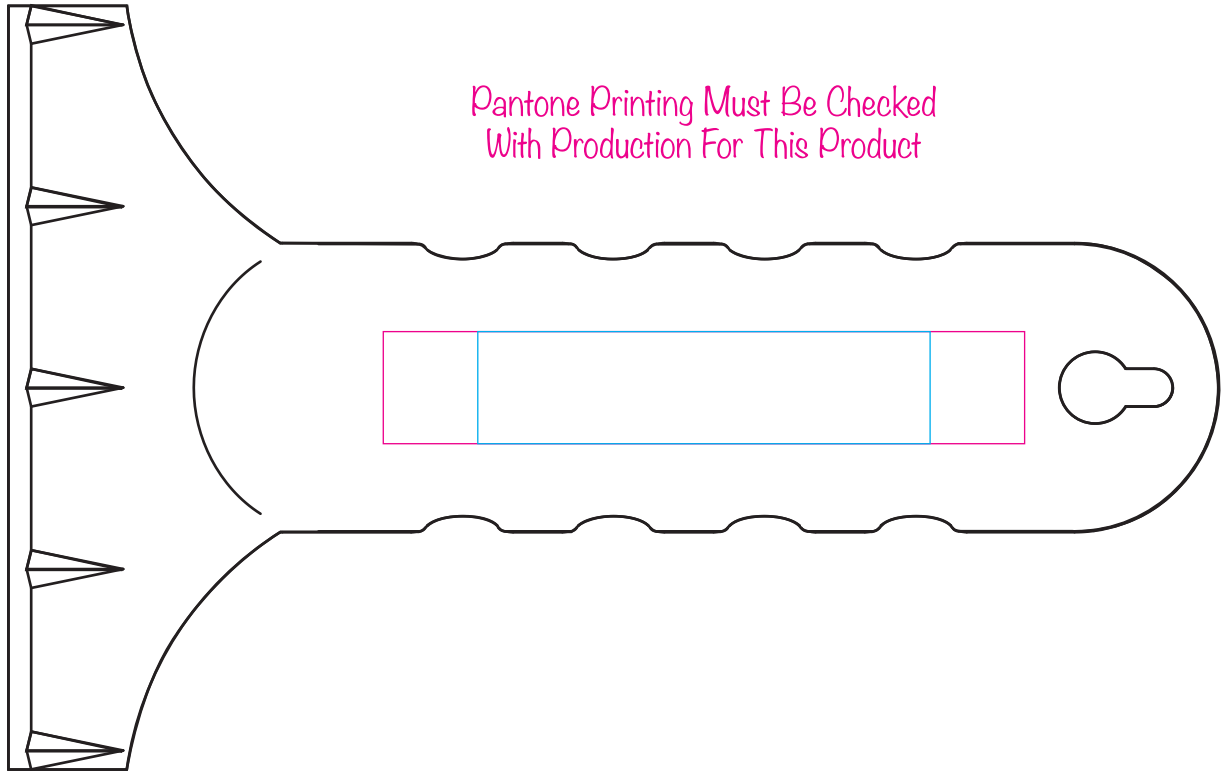

# LE5306 - Ice Scraper

Product Dimension(mm): 160x100x20

## Key:

— Max Print Area (Pad) = 60x15mm

— Max Print Area (Digital) = 85x15mm

Artwork Size = ??