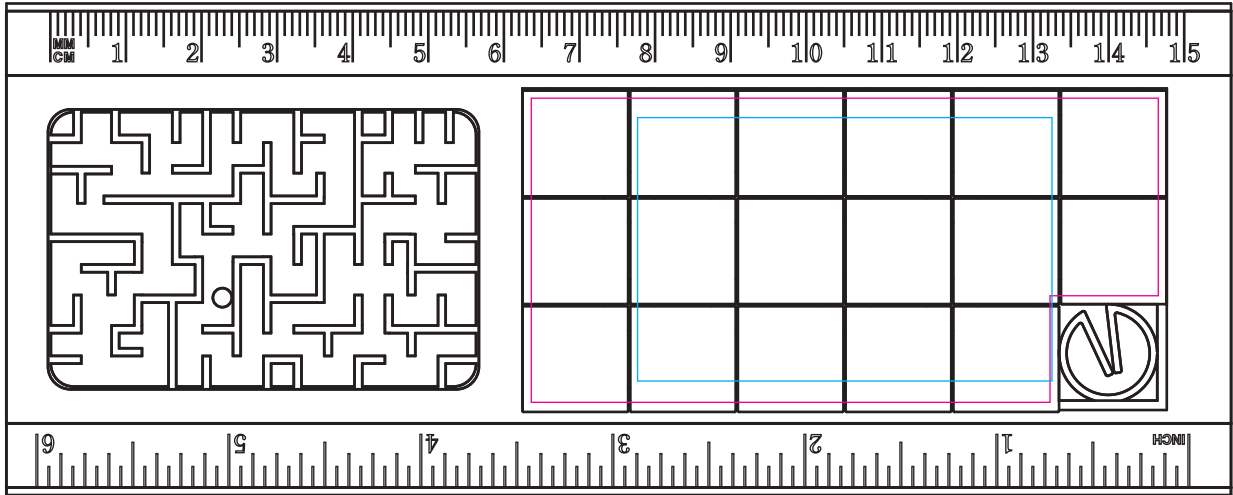

LE5300 - Maze Puzzle Ruler

Product Dimension(mm): 160x65x6

Key:

— Max Print Area (Screen) = 55x35mm

— Max Print Area (Digital) = 83x40mm

Artwork Size = ??