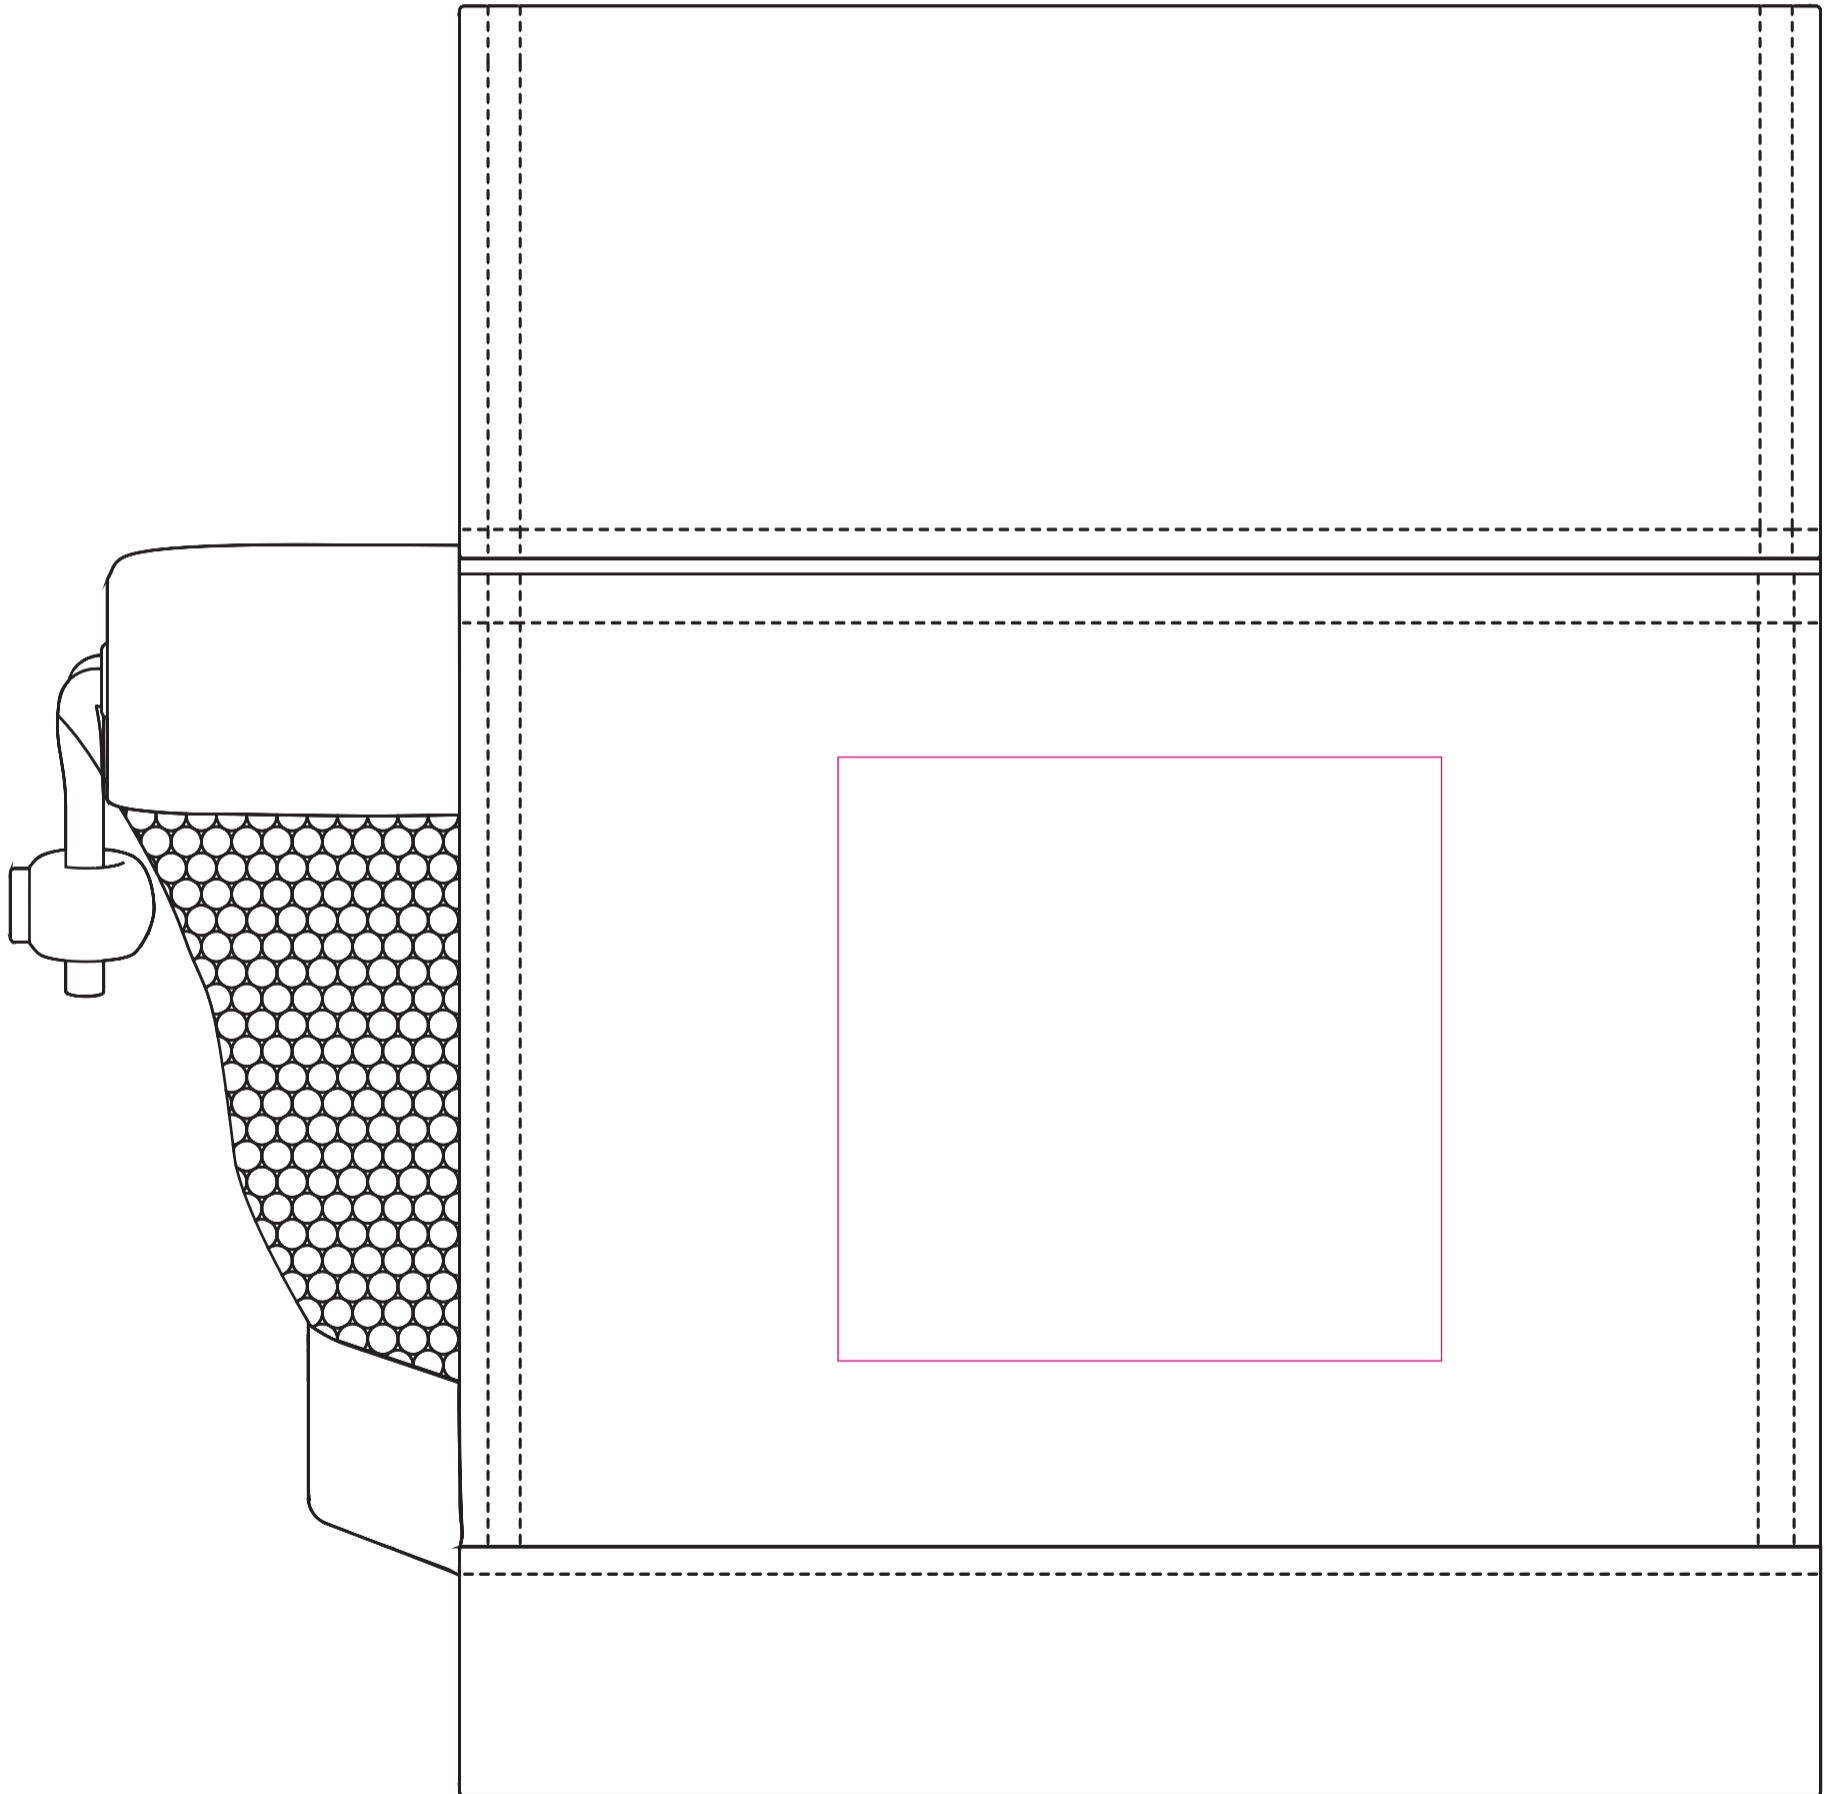

LE5109 - Mini Cool Bag

Product Dimension(mm): 175x230x120

Minimum Print Restrictions

Line thickness (0.5mm)

Reversed Line (1mm)

Text (12pt)

AEIOU

Reversed Text (25pt)

AEIOU

Any lines or text below these restrictions will result in a loss of detail when printed

Artwork Size = ??

Please read carefully:

N/A

Key:

— Max Print Area (Transfer)

Notes For Artroom: