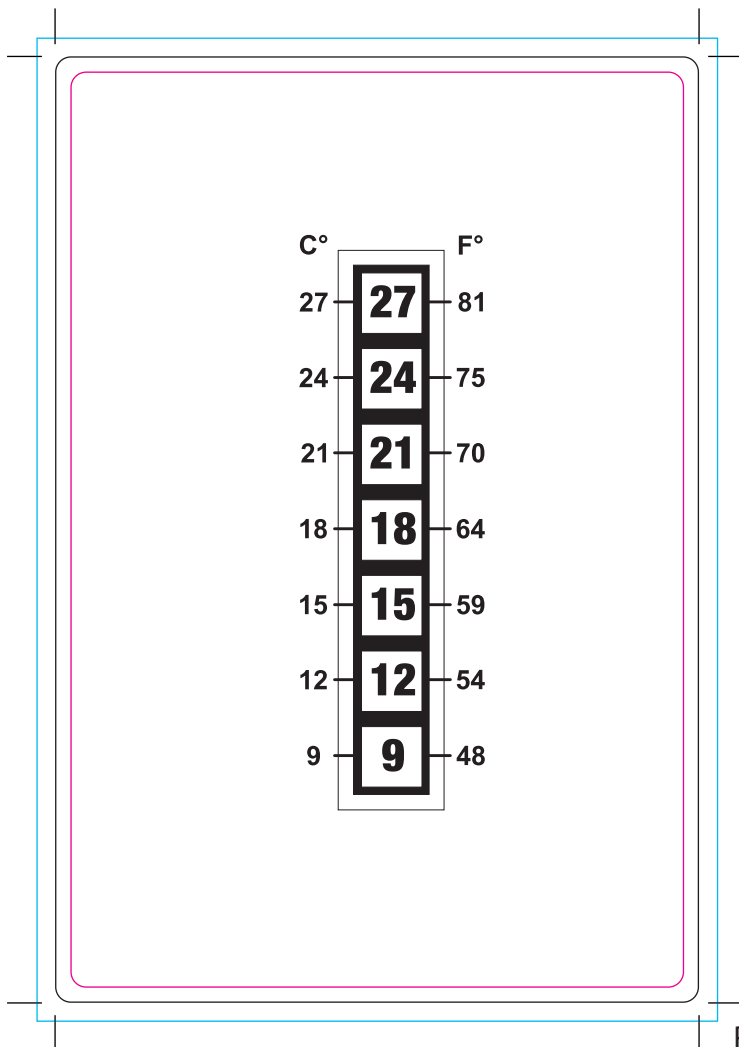

a/. NO PRINT WITHIN OUTER RECTANGLE.
 b/. DELETE BLACK KEYLINE AROUND NUMBERS
 IF NOT REQUIRED.

a/. NO PRINT WITHIN OUTER RECTANGLE.
 b/. DELETE BLACK KEYLINE AROUND NUMBERS
 IF NOT REQUIRED.

125 x 85mm Temperature Gauge Card 0103

Cutter Guide _____
 Bleed _____
 Print Area _____

Print Area: Recommended area for all important information such as text and logo's.