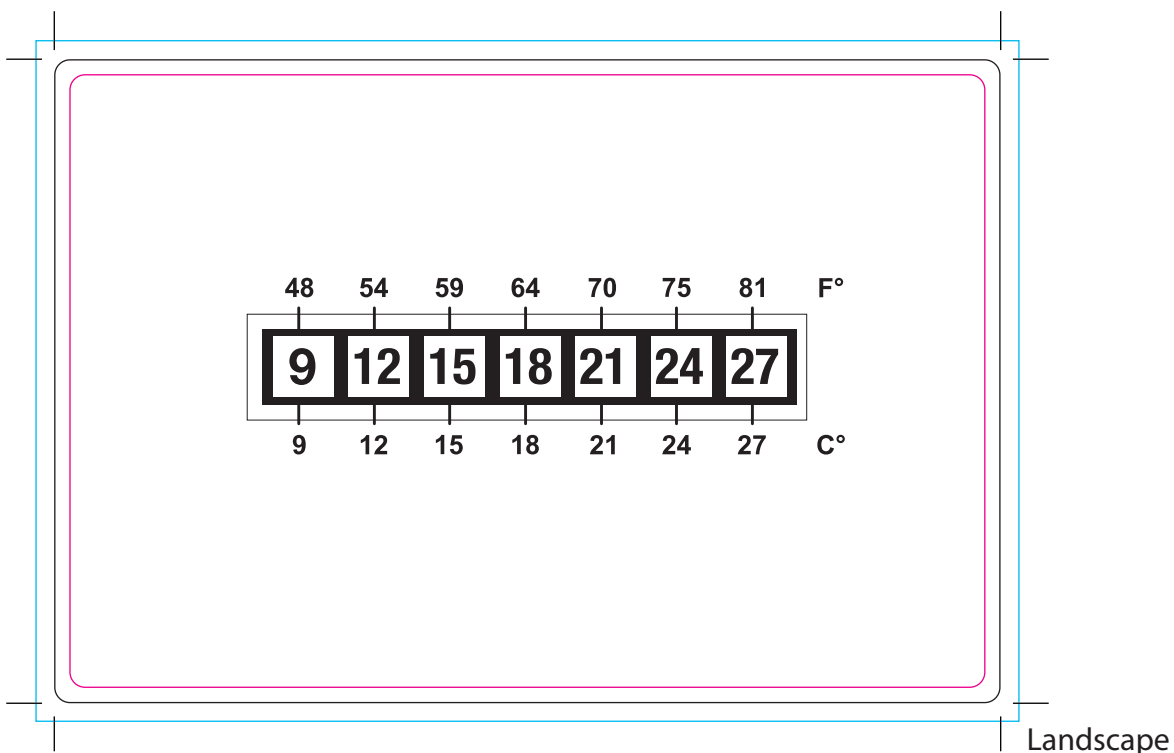

a/. NO PRINT WITHIN OUTER RECTANGLE.
 b/. DELETE BLACK KEYLINE AROUND NUMBERS
 IF NOT REQUIRED.

a/. NO PRINT WITHIN OUTER RECTANGLE.
 b/. DELETE BLACK KEYLINE AROUND NUMBERS
 IF NOT REQUIRED.

125 x 85mm Temperature Gauge Card 0103

Cutter Guide _____
 Bleed _____
 Print Area _____

Print Area: Recommended area for all important information such as text and logo's.