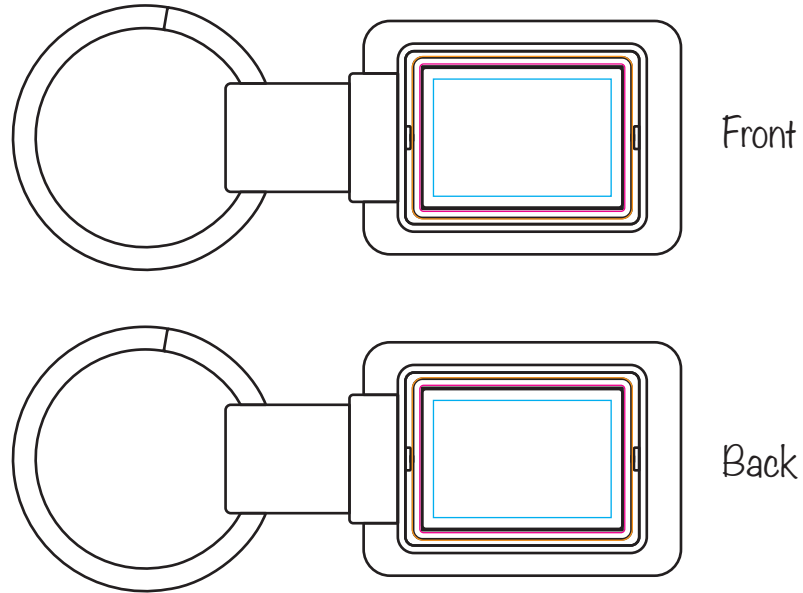

# KY4543 - Spinner Metal Keyring

Product Dimension(mm): 85x30

## Key:

- Bleed Boundary = 29.5x21.5mm
- Max Print Area (Domed) = 26.5x18.5mm
- Text limit = 23.5x15.5mm

Artwork Size = ??