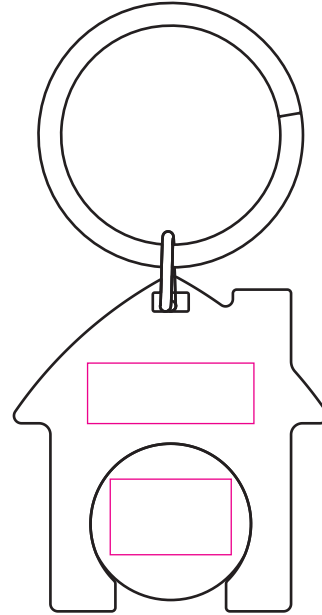

# KY4542 - House Trolley Keyring

Product Dimension(mm): 43x78

Front

Back

## Key:

— Max Print Area (House) = 22x8mm

— Max Print Area (Coin) = 16x10mm

Artwork Size = ??