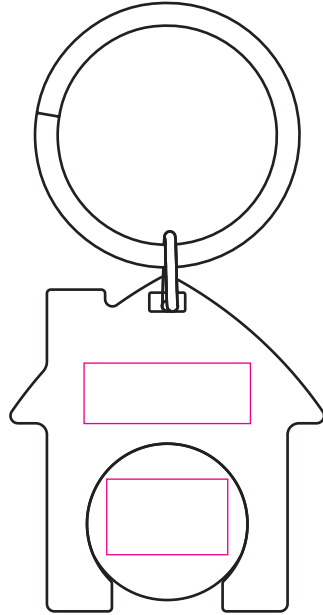

# KY4542 - House Trolley Keyring

Product Dimension(mm): 43x78

Front

Back

## Key:

— Max Print Area (House) = 22x8mm

— Max Print Area (Coin) = 16x10mm

Artwork Size = ??