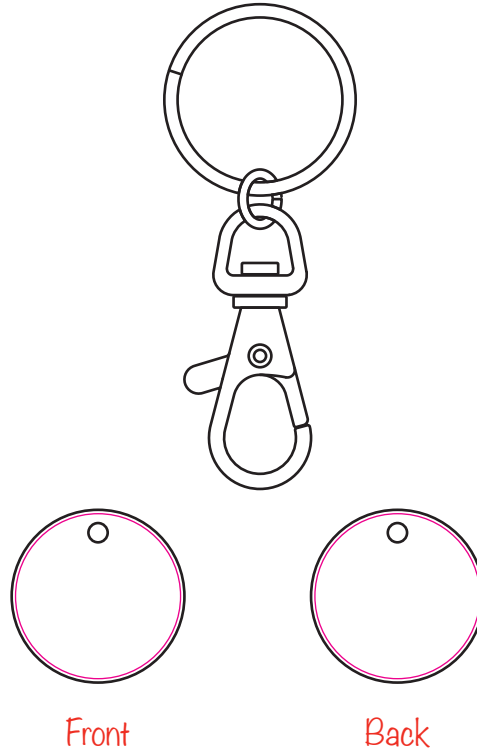

KY4535 - Metal Trolley Keyring

Product Dimension(mm): 24x24

Key:

— Max Print Area (Die Stamped/Enamelled) = 22mm dia.

Artwork Size(Front) = ??

Artwork Size(Back) = ??