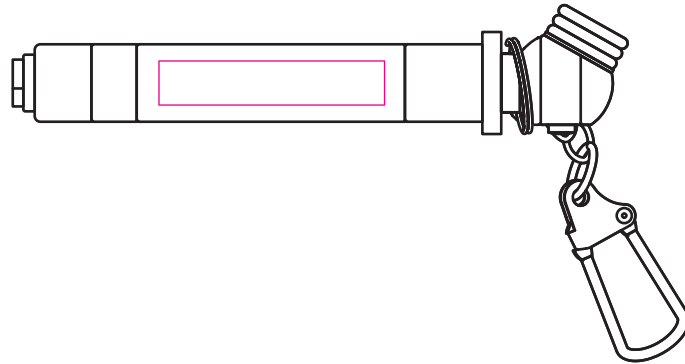

KY4508 - Tyre Pressure Gauge Keyring

Product Dimension(mm): 85x10

Only Engraving Is Available On This Product

Key:

— Max Print Area (Engraved) = 30x6mm

Artwork Size = ??