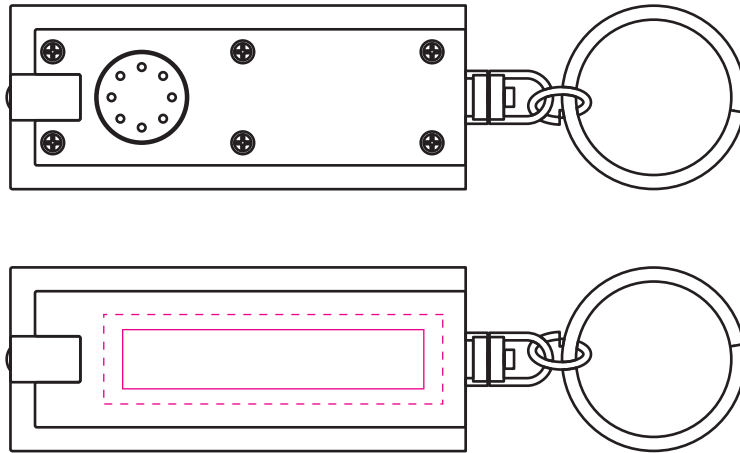

KY4507 - Portland Keyring Torch

Product Dimension(mm): 97x24

Key:

- Max Print Area (Pad) = 40x8mm
- - - Max Print Area (Digital) = 45x12mm

Artwork Size = ??