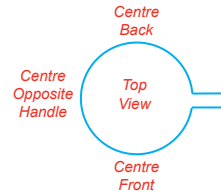

# Spoon Mugs

Date: 12.02.13

Studio Co-ordinator : Louise

Proof : 1

Sample Recommended: Yes/No

To face a left handed drinker

To face a right handed drinker