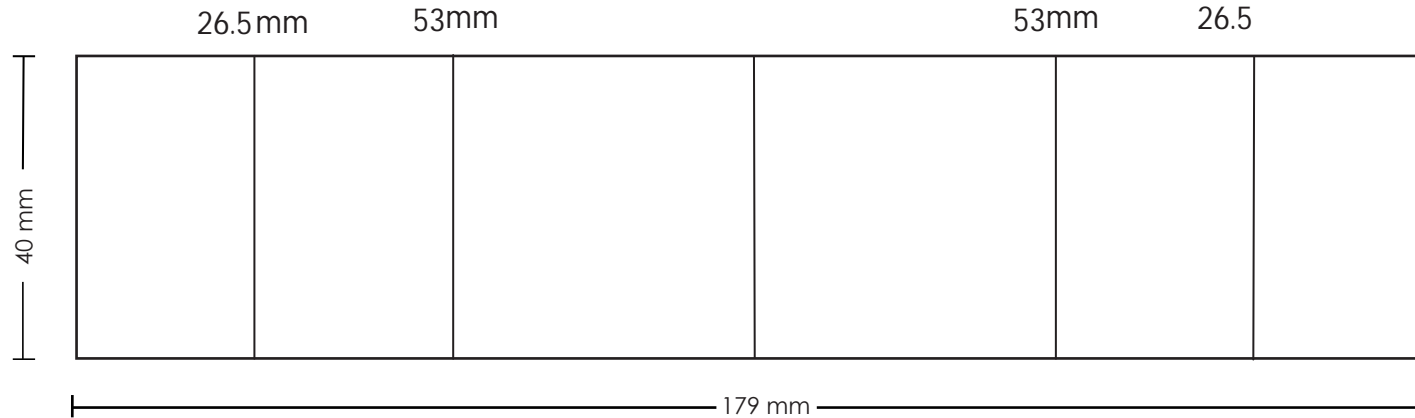

Spoon Mugs

Date: 12.02.13

Studio Co-ordinator : Louise

Proof : 1

Sample Recommended: Yes/No

To face a left handed drinker

To face a right handed drinker

Job Information

Job Number:

Order Number:

Print Process:

Quantity:

Print Colours: ☒ XXXX ☐ XXXX ☐ XXXX ☐ XXXX ☐ XXXX

Amendments To Artwork