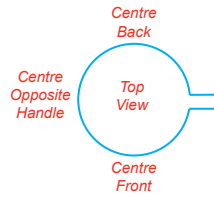

*Capacity 300ml | Height 93mm | Diameter 80mm | Transfer print area 220 x 80mm | Direct Print area 185 x 70mm | Weight 295g | Boxed in 36
The dimensions may change within manufacturing tolerance*

Visual not to scale

If your order is on our Fast Track or Priority service please note the colours are matched to the nearest inhouse pantone colour and are taken at clients own risk.

To face a left handed drinker

To face a right handed drinker